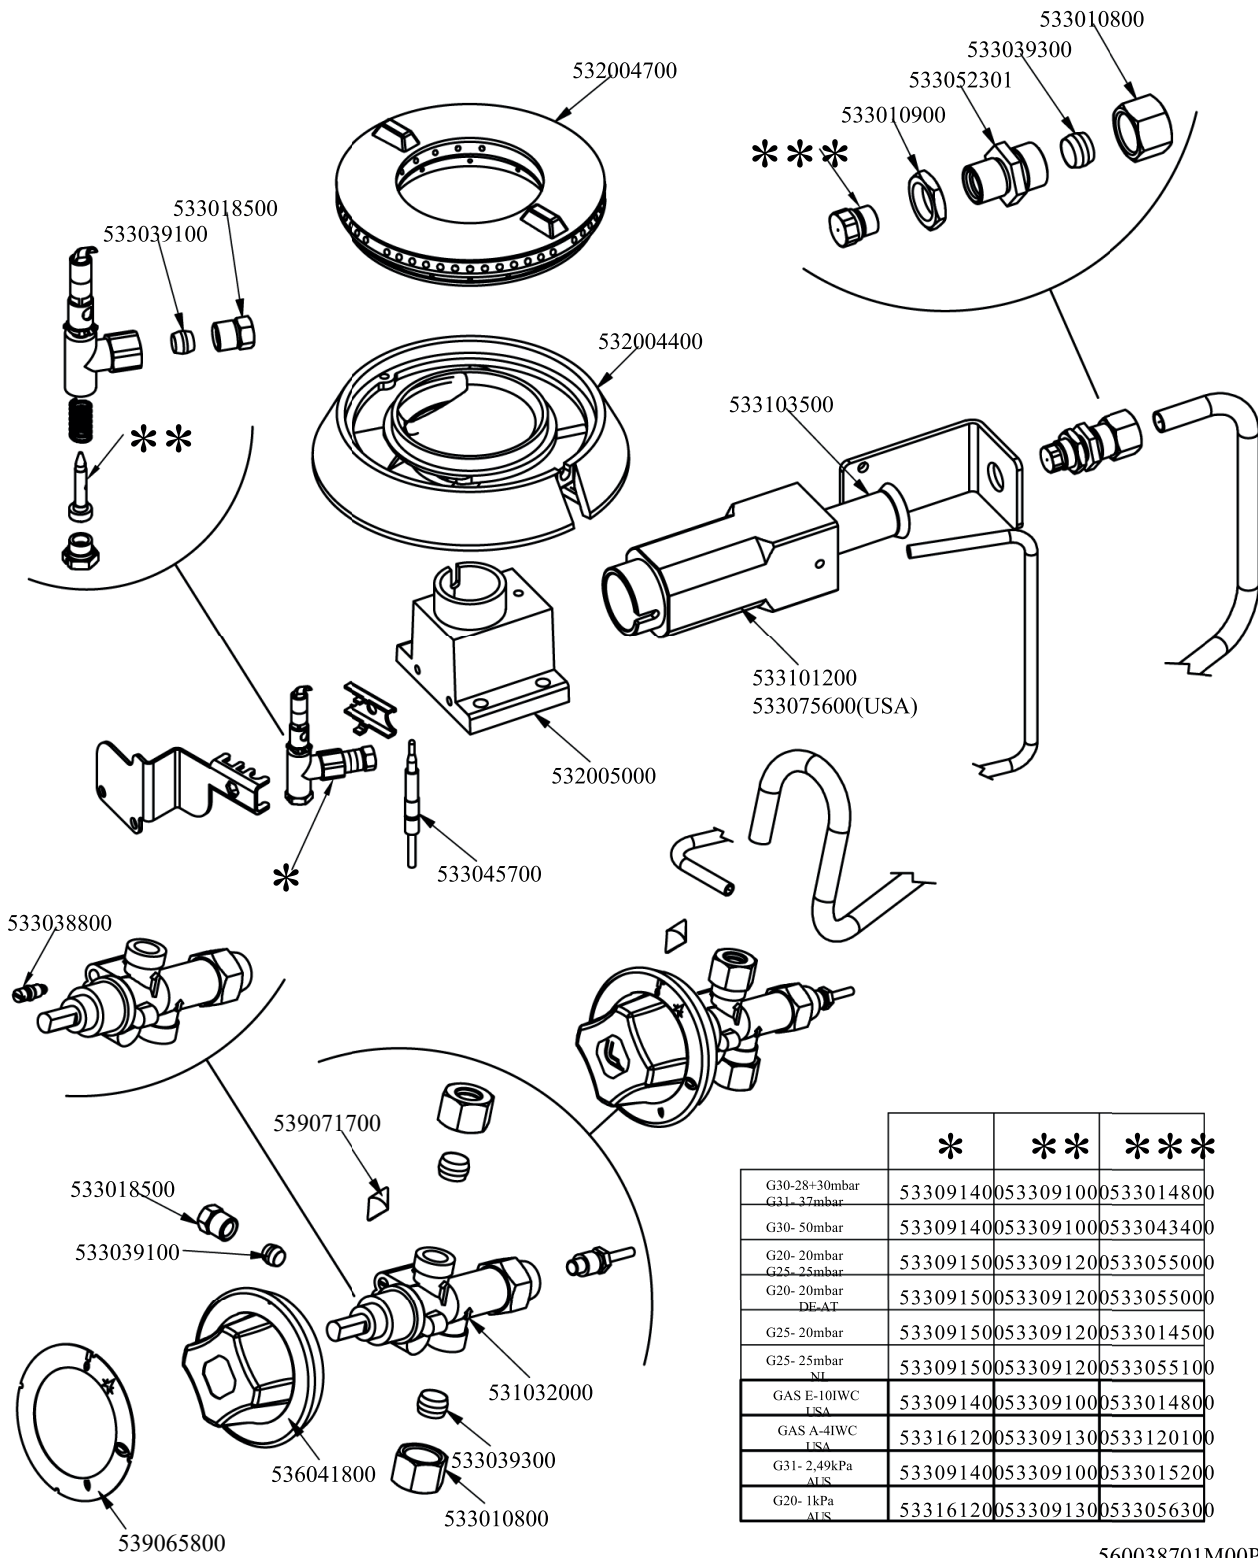

560099800M01P00

Objednací kód	Popis v ENG
_GN2/1	PROCESSING CODE
544187100	OVEN INNER DOOR GN 2/1 70/90LINE
531022800	531022800N DOOR HINGE S.70
531013100	OVEN DOOR HANDLE OF 70/90-LINE
544186900	OVEN DOOR GN 2/1 70/90LINES
531022700	LEFT OVEN DOOR HINGE 70LINE
531022900	HINGE ROLLER HOLDER FOR 700-OVEN
GN3/1	PROCESSING CODE
541102300	GAS OVEN INNER DOOR GN 3/1 S.70
531022800	531022800N DOOR HINGE S.70
531013100	OVEN DOOR HANDLE OF 70/90-LINE
544187000	OVEN DOOR GN 3/1 S.70
531022700	LEFT OVEN DOOR HINGE 70LINE
531022900	HINGE ROLLER HOLDER FOR 700-OVEN

Objednačí kód	Popis v ENG
533037600	LOCK SPRING FOR BULB
536010901	GAS OVEN GASKET GN 3/1 (1668)
531030500	LHD SUPPORT GRID FOR OVEN OF 70LINE
544365200	70 ELECTRICAL OVEN BOTTOM GN3/1
531030300	OVEN GRID GN 3/1 FOR 70 LINE
531030400	RHD SUPPORT GRID FOR OVEN OF 70LINE
-	-

Objednací kód	Popis v ENG
537012800	SAFETY THERMOSTAT 420°C THREEPHASE
539018800	BLANK INDEX FOR KNOB
539023900	SIGN PLATE FOR OVEN TEMPERATURE
539028000	SELECTOR SIGN PLATE FOR OVEN
537034001	COMMUTATOR 4 POS.3PHASE S.42 16A
537000900	THERMOSTAT 063-320°C THREEPHASE
536034400	KNOB §77 4P. §06*4,6 C/M
539062000	ADESIVE DISK THERMOSTAT OVEN S70
539061900	ADESIVE DISK FOR SWITCH OVEN S70
533023600	TAP PLUG §10 M16*1, 5CH19
533039300	BICONE §10
533010800	TUBE NUT D.10 M16*1,5
537014200	GREEN WARNING LIGHT 250V
537014100	WHITE WARNING LIGHT 250V
537035400	HEATING ELEMENT 00003W 330KOHM W/F
537000400	COMMUTATOR 1POS.SINGLEPHASE S49 16A
533093300	LOCKING PIN SWITCH S.43 THERMOST
537025401	
537026101	
537026301	HEATING ELEMENT S70 S.0700W 1-440V
537020902	HEAT.ELEMENT OVEN-70 I.1200W 1-230V
537022502	70 OVEN HEATING ELEMENT W1200 V400
537026201	70 OVEN LOWER HEATING EL. W1200 V440