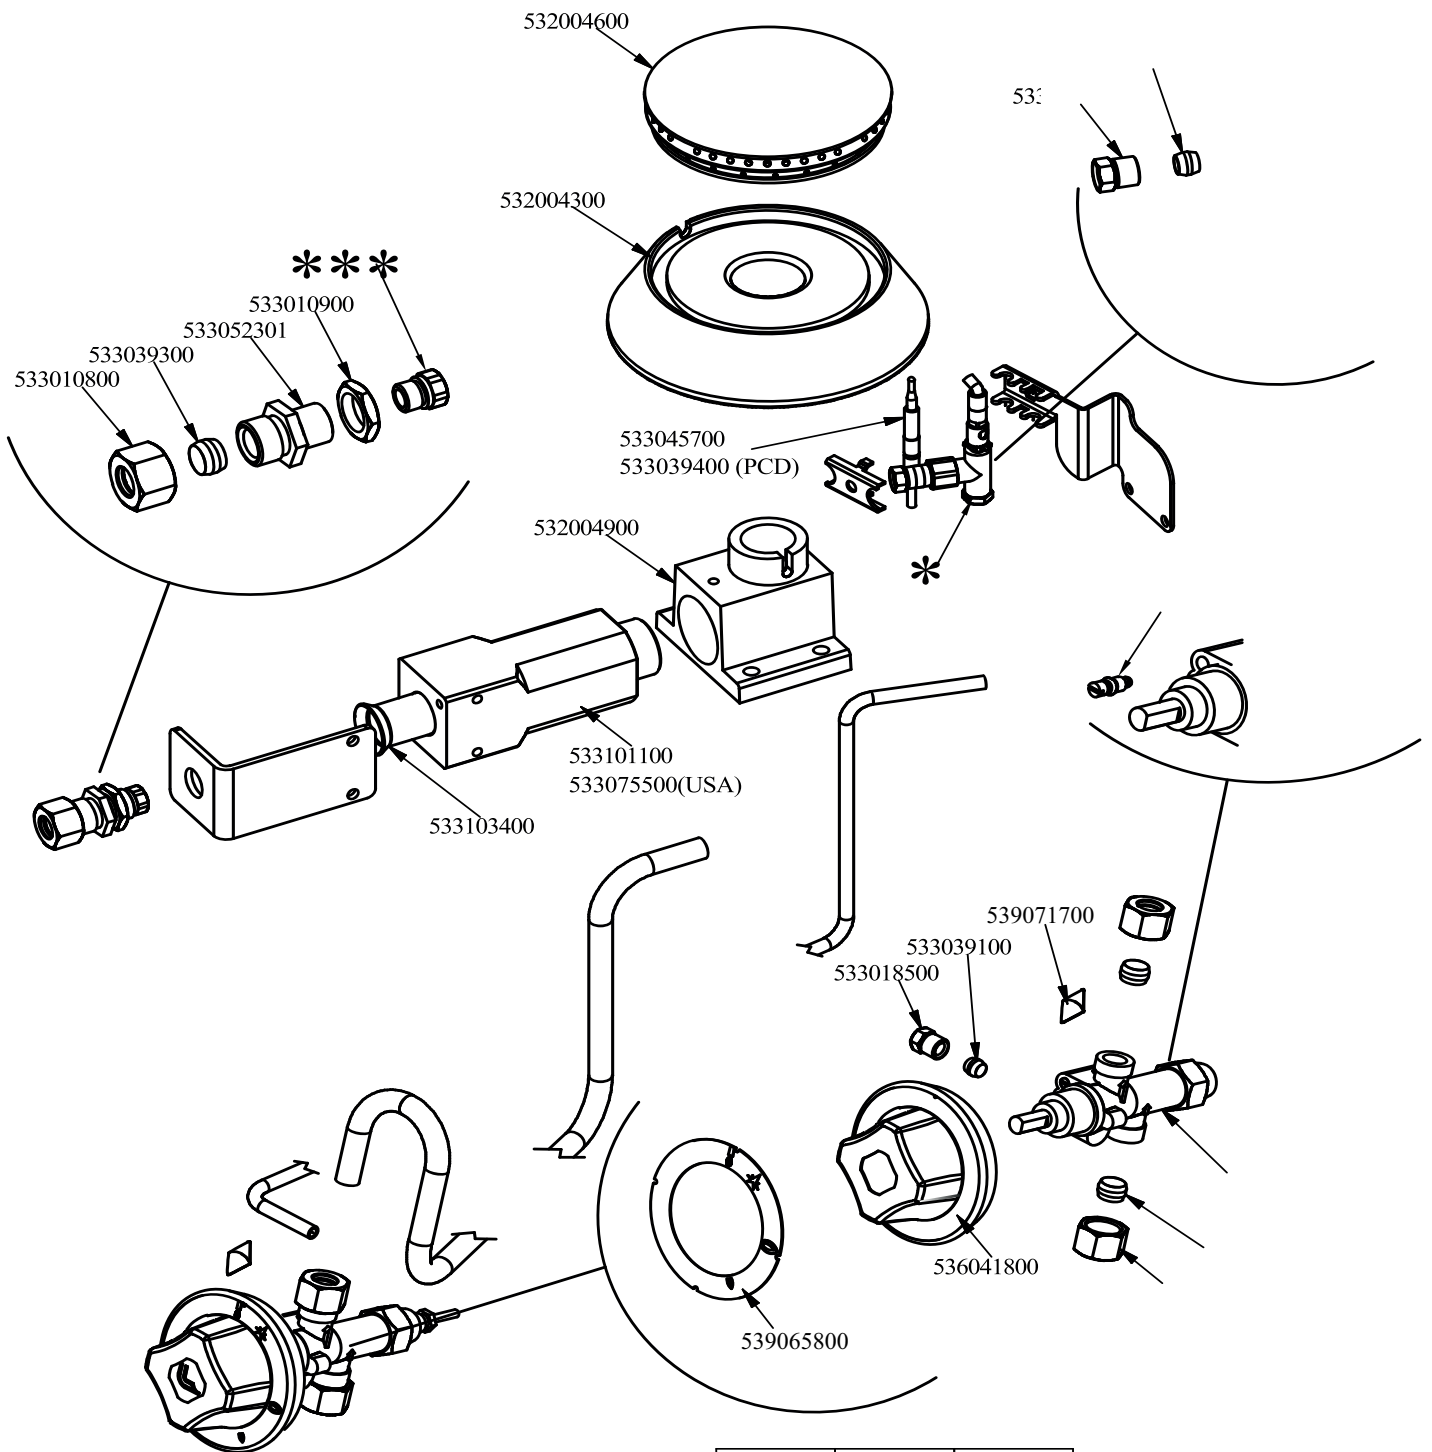

*	**	**
G30-28+30mbar G31-37mbar	533091400	533091000	533043900
G30-50mbar	533091400	533091000	533019300
G20-20mbar G25-25mbar	533091500	533091200	533031000
G20-20mbar DE-AT	533091500	533091200	533031000
G25-20mbar	533091500	533091200	533043500
G25-25mbar NL	533091500	533091200	533019400
GAS E-101WC USA	533091400	533091000	533043200
GAS A-41WC USA	533161200	533091300	533043100
G31-2,49kPa AUS	533091400	533091000	533043900
G20-1kPa AUS	533161200	533091300	533043500