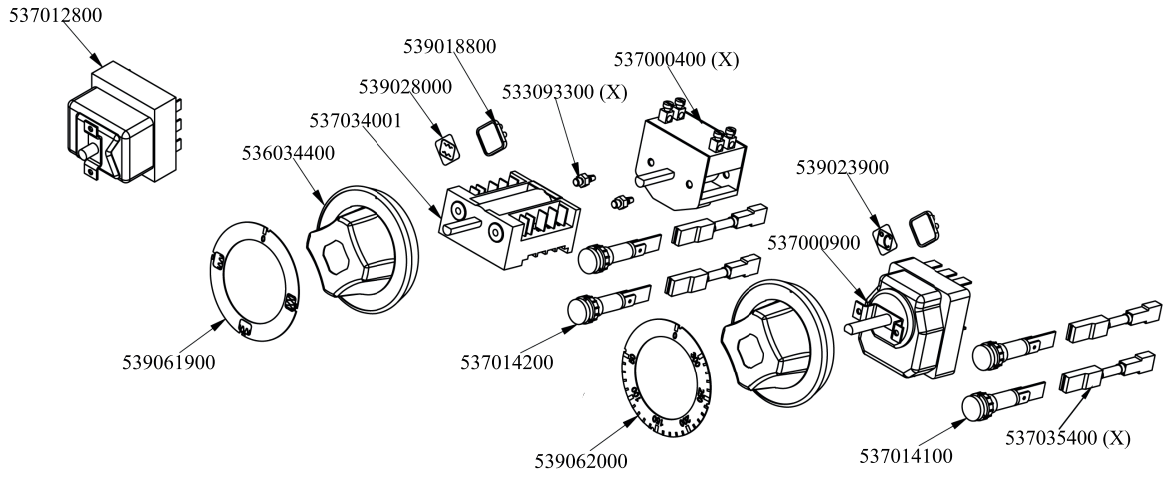

560099800M01P00

Objednací kód	Popis v ENG
_GN2/1	PROCESSING CODE
544187100	OVEN INNER DOOR GN 2/1 70/90LINE
531022800	531022800N DOOR HINGE S.70
531013100	OVEN DOOR HANDLE OF 70/90-LINE
544186900	OVEN DOOR GN 2/1 70/90LINES
531022700	LEFT OVEN DOOR HINGE 70LINE
531022900	HINGE ROLLER HOLDER FOR 700-OVEN
GN3/1	PROCESSING CODE
541102300	GAS OVEN INNER DOOR GN 3/1 S.70
531022800	531022800N DOOR HINGE S.70
531013100	OVEN DOOR HANDLE OF 70/90-LINE
544187000	OVEN DOOR GN 3/1 S.70
531022700	LEFT OVEN DOOR HINGE 70LINE
531022900	HINGE ROLLER HOLDER FOR 700-OVEN

Objednačí kód	Popis v ENG
533037600	LOCK SPRING FOR BULB
536010901	GAS OVEN GASKET GN 3/1 (1668)
531030500	LHD SUPPORT GRID FOR OVEN OF 70LINE
544365200	70 ELECTRICAL OVEN BOTTOM GN3/1
531030300	OVEN GRID GN 3/1 FOR 70 LINE
531030400	RHD SUPPORT GRID FOR OVEN OF 70LINE
-	-

Objednací kód	Popis v ENG
537012800	SAFETY THERMOSTAT 420°C THREEPHASE
539018800	BLANK INDEX FOR KNOB
539023900	SIGN PLATE FOR OVEN TEMPERATURE
539028000	SELECTOR SIGN PLATE FOR OVEN
537034001	COMMUTATOR 4 POS.3PHASE S.42 16A
537000900	THERMOSTAT 063-320°C THREEPHASE
536034400	KNOB §77 4P. §06*4,6 C/M
539062000	ADESIVE DISK THERMOSTAT OVEN S70
539061900	ADESIVE DISK FOR SWITCH OVEN S70
533023600	TAP PLUG §10 M16*1, 5CH19
533039300	BICONE §10
533010800	TUBE NUT D.10 M16*1,5
537014200	GREEN WARNING LIGHT 250V
537014100	WHITE WARNING LIGHT 250V
537035400	HEATING ELEMENT 00003W 330KOHM W/F
537000400	COMMUTATOR 1POS.SINGLEPHASE S49 16A
533093300	LOCKING PIN SWITCH S.43 THERMOST
537025401	
537026101	
537026301	HEATING ELEMENT S70 S.0700W 1-440V
537020902	HEAT.ELEMENT OVEN-70 I.1200W 1-230V
537022502	70 OVEN HEATING ELEMENT W1200 V400
537026201	70 OVEN LOWER HEATING EL. W1200 V440