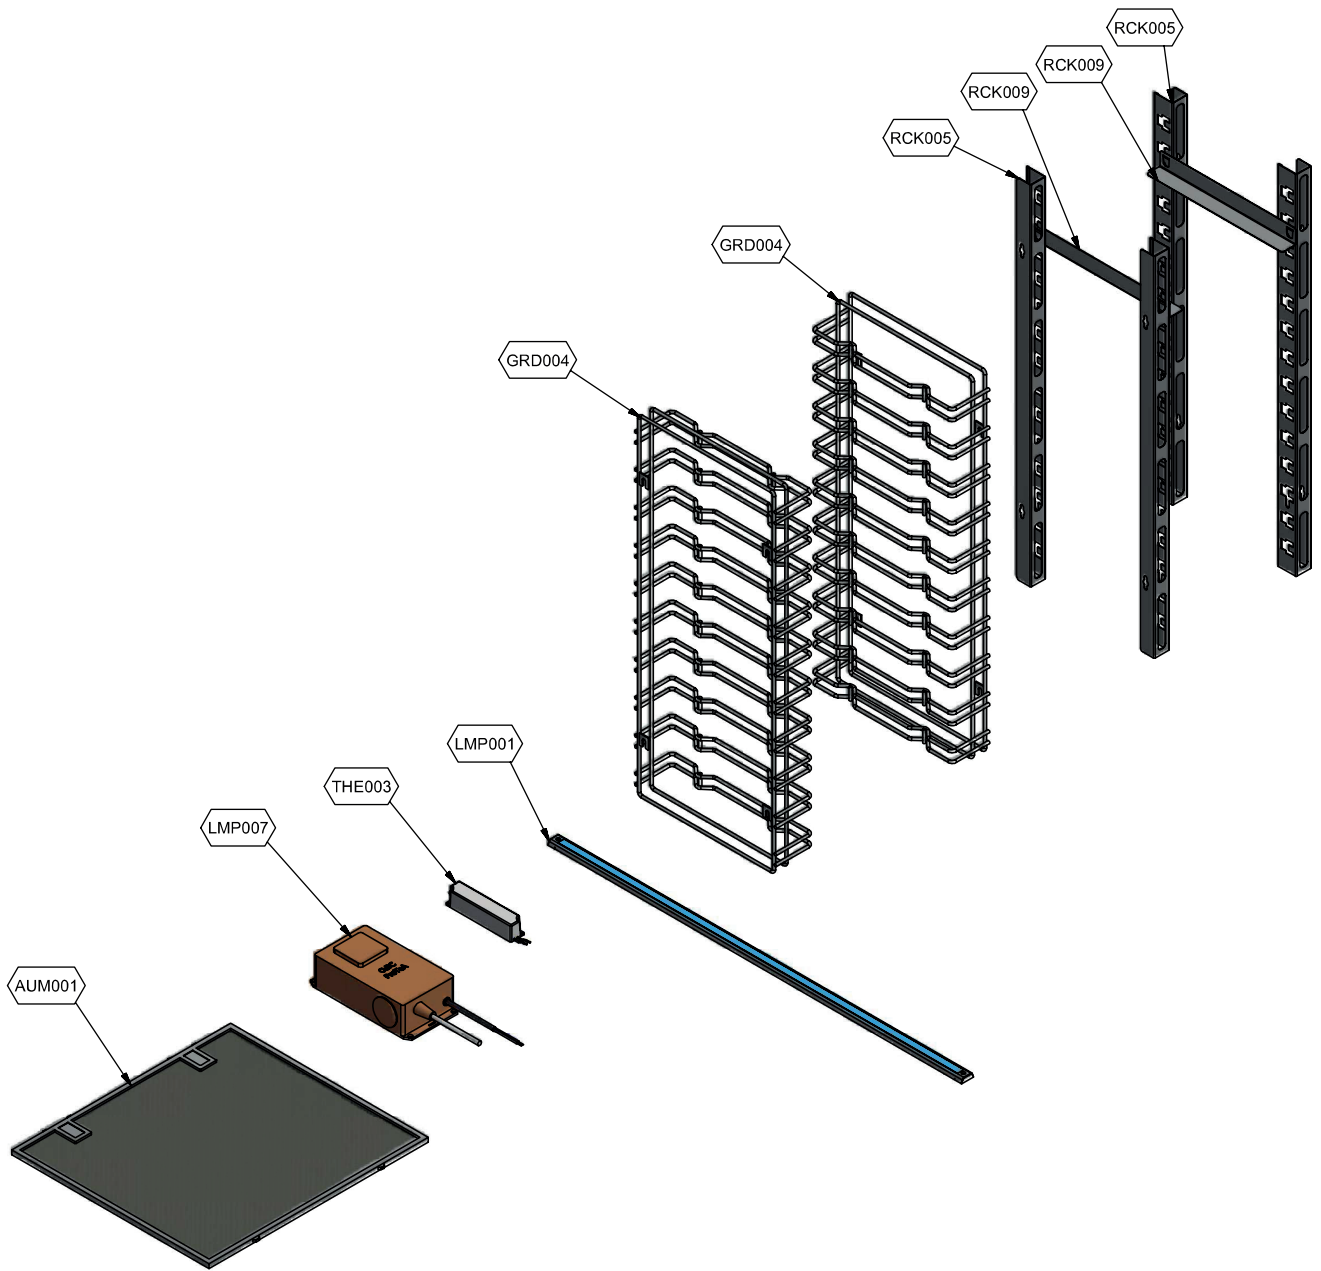

SHF 0311  
2019\_05

SHF 0311  
2019\_05

Pozice	Název	Kód
AUM004	LIQUID RECEIVER	74700705
CMP001	COMPRESSOR	74865558
CND001	CONDENSER	74837280
DRS003	DOOR	73688198
ECP001	COMPRESSOR ELECTRICAL PARTS	74867126
EVA001	EVAPORATOR	73648655
FAN006	FAN	74847200
FIL001	FILTER	74700818
GRD003	FAN GRID	74847202
GRN001	GASKET	72608100
GRP001	GRID	72608120
HCB001	WARM CABLE	73636202
INT009	MICROSWITCH	78010438
LAM031	FAN SUPPORT	72608114
LCK004	UPPER DOOR SUPPORT	72608110
LCK005	LOWER DOOR SUPPORT	72608112
MIN001	ORING	74702088
OPT	EXPLODED VIEW OF OPTIONAL PARTS & FEATURES	9AMF03IM5SX01- OPT
PRL001	MOBILE HORIZONTAL COVER	72534866
PRL002	MOBILE VERTICAL COVER	72534864
SCE001	ELECTRICAL WIRING	SC941
TAR001	CONTROLLER PRESETTING SERVICE	RIF.TAR.L01
THE001	UNSETTED ELECTRONIC CONTROLLER	74701139
THE002	PROBE	74700918
THE005	CORE PROBE	74700141
THE015	CABLE	74701146
THE027	TOUCH SCREEN	74701138
TOP001	S/S TOP	73690118
UCE001	FULL CONDENSING UNIT	73690480
VLV001	VALVE	74877093
WHE001	CASTOR/FEET	74702095
WIR001	ELECTRICAL PANEL	73692022

SHF 0311  
2019\_05

SHF 0311  
2019\_05

Pozice	Název	Kód
MIN001	ORING	74702088