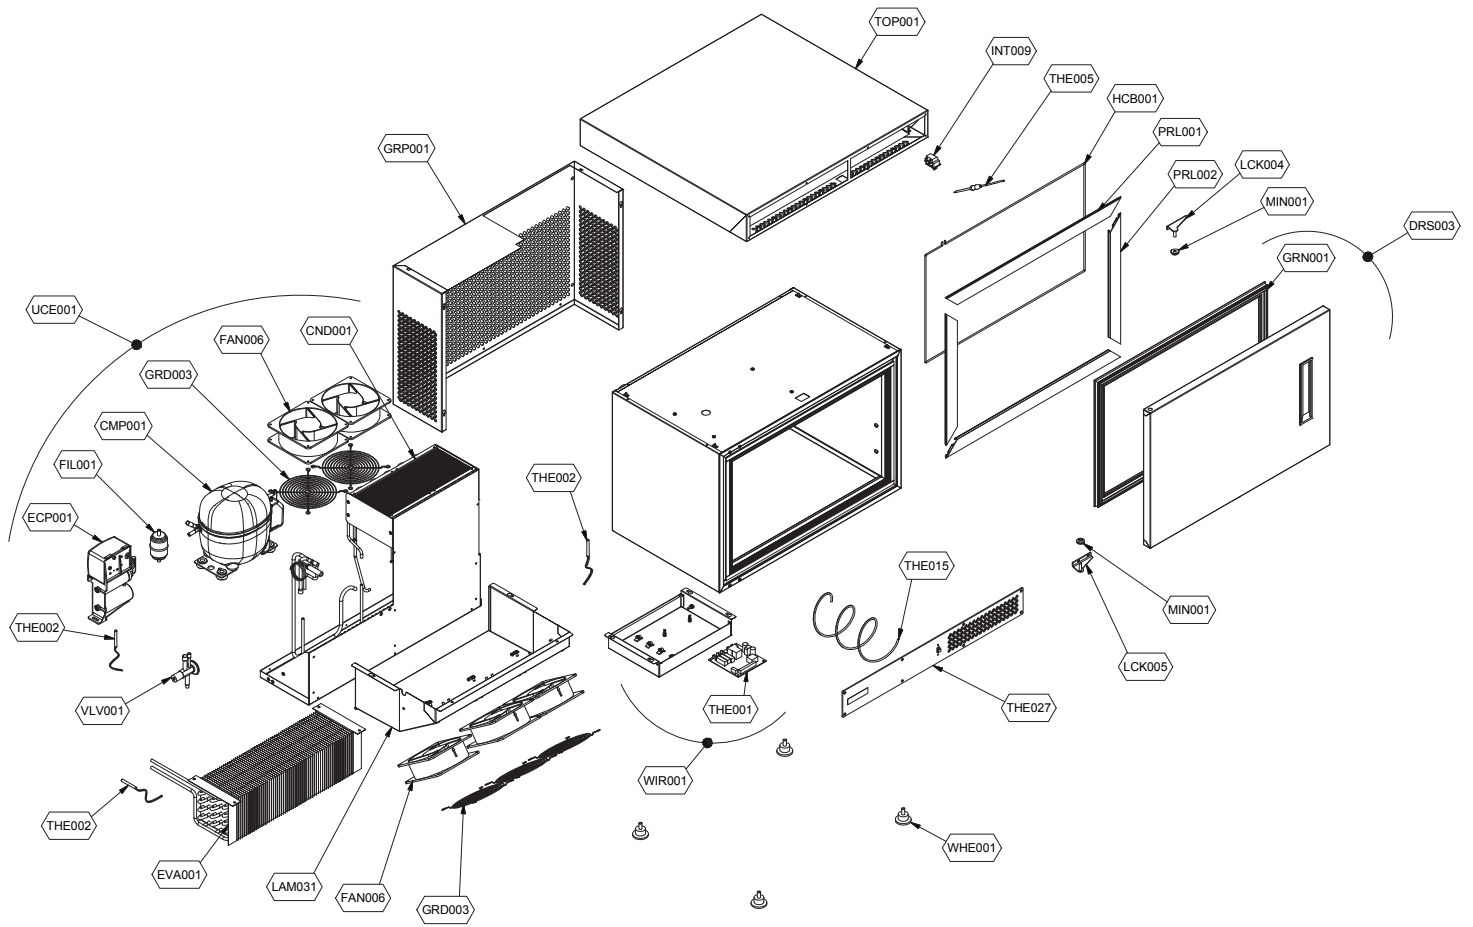

SHF 0311  
2019\_05

SHF 0311  
2019\_05

Pozice	Název	Kód
AUM004	LIQUID RECEIVER	74700705
CMP001	COMPRESSOR	74865558
CND001	CONDENSER	74837280
DRS003	DOOR	73688198
ECP001	COMPRESSOR ELECTRICAL PARTS	74867126
EVA001	EVAPORATOR	73648655
FAN006	FAN	74847200
FIL001	FILTER	74700818
GRD003	FAN GRID	74847202
GRN001	GASKET	72608100
GRP001	GRID	72608120
HCB001	WARM CABLE	73636202
INT009	MICROSWITCH	78010438
LAM031	FAN SUPPORT	72608114
LCK004	UPPER DOOR SUPPORT	72608110
LCK005	LOWER DOOR SUPPORT	72608112
MIN001	ORING	74702088
OPT	EXPLODED VIEW OF OPTIONAL PARTS & FEATURES	9AMF03IM5SX01- OPT
PRL001	MOBILE HORIZONTAL COVER	72534866
PRL002	MOBILE VERTICAL COVER	72534864
SCE001	ELECTRICAL WIRING	SC941
TAR001	CONTROLLER PRESETTING SERVICE	RIF.TAR.L01
THE001	UNSETTED ELECTRONIC CONTROLLER	74701139
THE002	PROBE	74700918
THE005	CORE PROBE	74700141
THE015	CABLE	74701146
THE027	TOUCH SCREEN	74701138
TOP001	S/S TOP	73690118
UCE001	FULL CONDENSING UNIT	73690480
VLV001	VALVE	74877093
WHE001	CASTOR/FEET	74702095
WIR001	ELECTRICAL PANEL	73692022