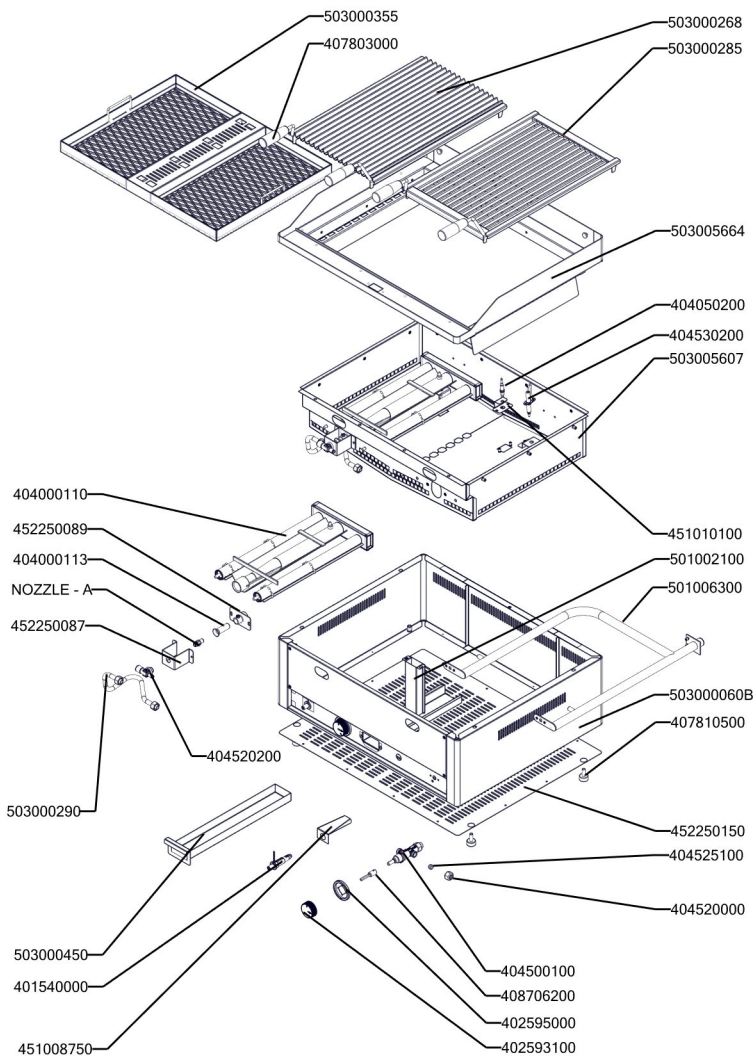

# Exploded view GL-60GS

# Exploded view

TABLE A: LABELS

MODEL	CODE	NOTE
FT	402594231	
GL		