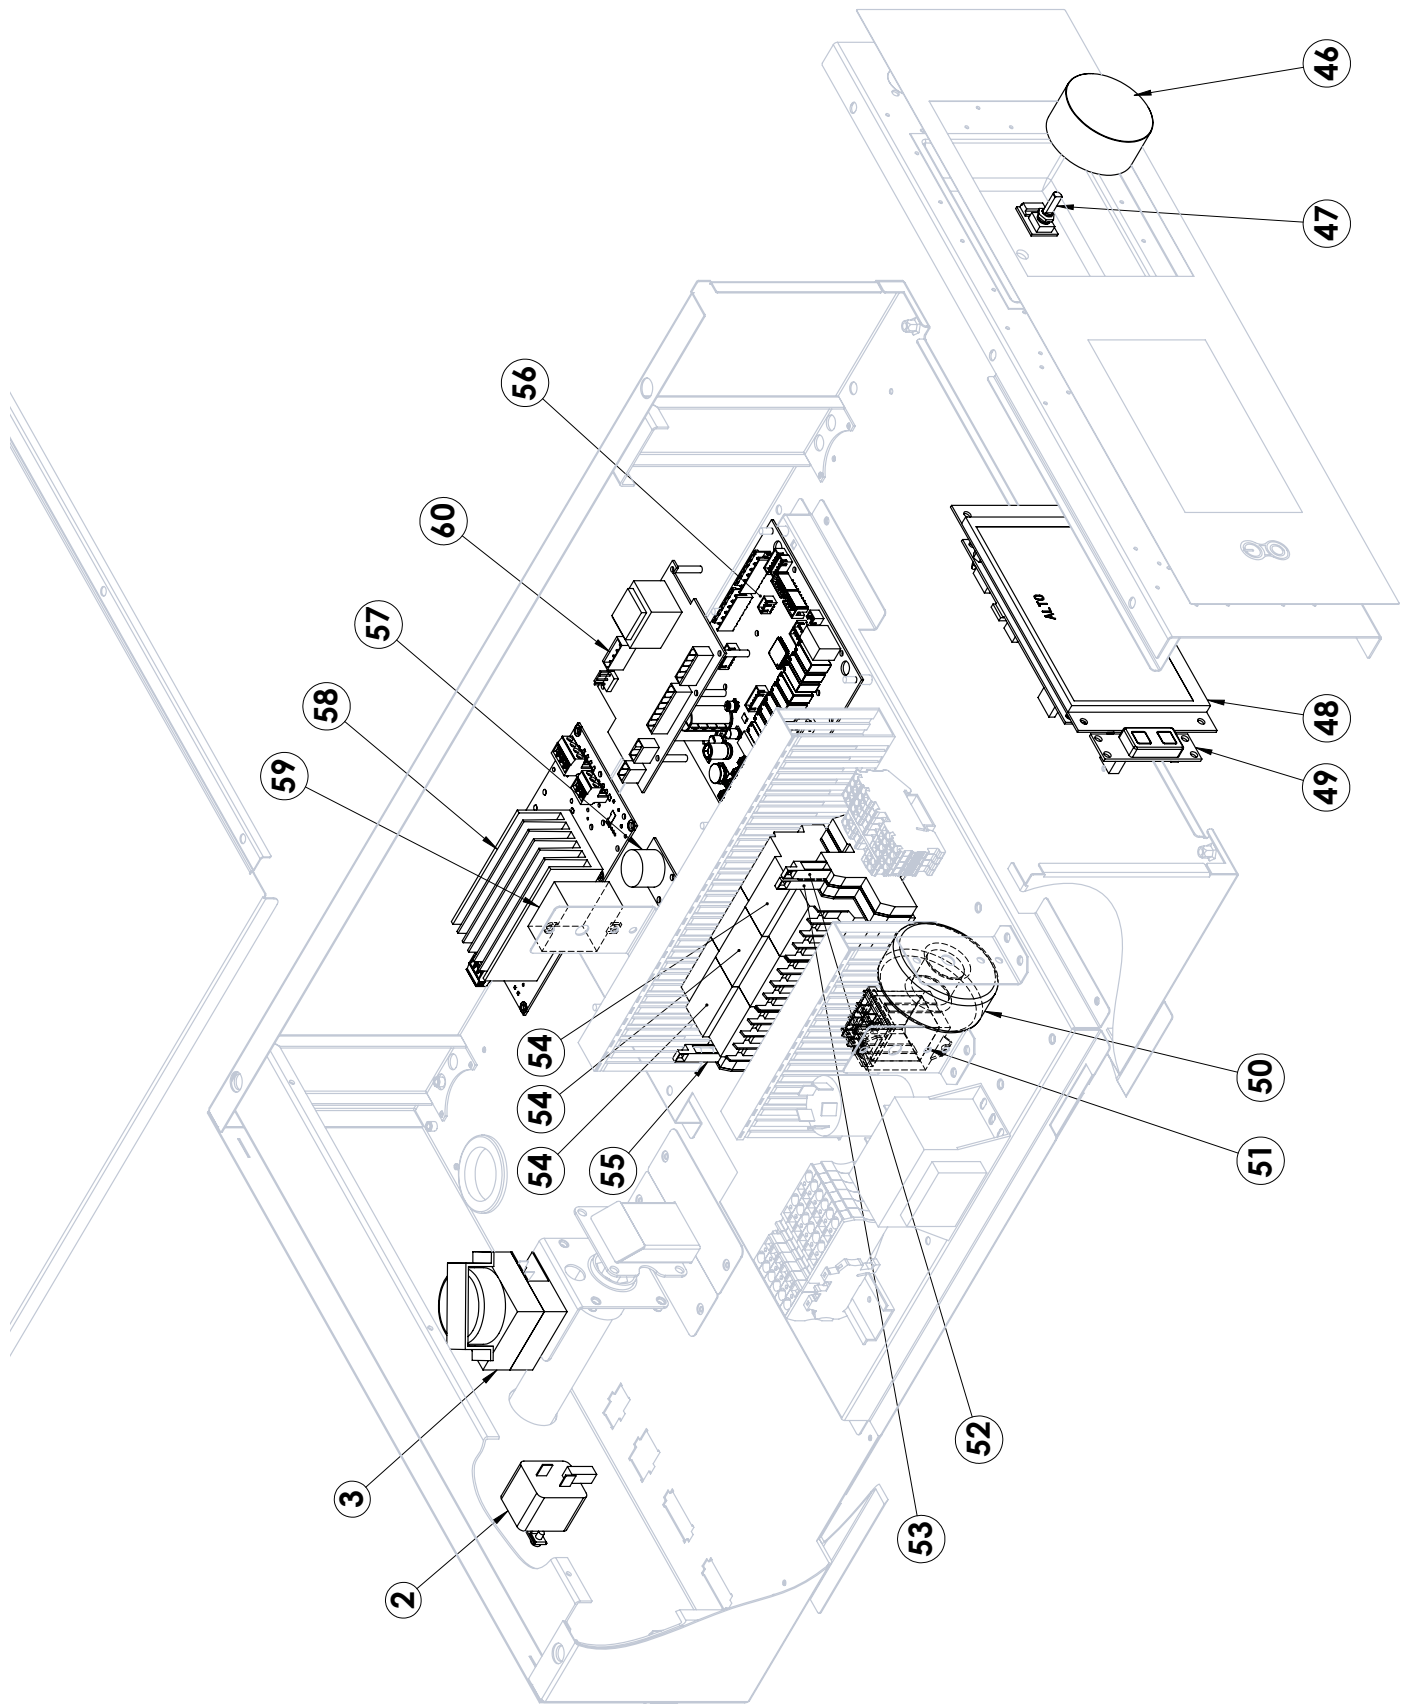

MSTBB 0611 E  
2019\_05  
01

MSTBB 0611 E  
2019\_05  
02

MSTBB 0611 E  
2019\_05  
03

MSTBB 0611 E  
2019\_05

Pozice	Název	Kód
1	Temperature probe	6000093
2	Safety thermostat	6010026
3	Motor for valve	6031013
4	Black oven seal	7070100
5	Locking dog	5900124
6	Grids rack	2022737
7	Bearing pin for grids rack	2022579
8	spindle for door	2023277
9	Door microswitch	6043080
10	Door light connector	2025251
11	Adjustable foot	5900030
12	Humidifier pipe	2022905
12A	Humidifier pipe	2022900
13	Humidifier pipe seal	2027809
14	Oven fan 200x61	5901120
15	Heating element 6600 W 230V	6002173
16	Resistance seal	2027323
17	Motor shaft seal	6090171
18	Motor 3ph	6033156
19	Solenoid valve for water	6042109
20	Nozzle for humidifying pipe	6042091
21	Fan	6033175
22	Umidity probe	6000111
23	Gasket for boiler	6090166
24	Boiler	6003902
25	Solenoid drain valve boiler	6042077
26	Nozzle for boiler	6042095
27	Solenoid valve for rinse	6042082
28	Pump for washing system	6042139
29	Detergent pump / Rinse pump	6042140
30	Sst elbow 1/8	7050331
31	Nozzle for washing system	6042087
32	Flow meter	6042122
33	O-ring for diffuser washing system	6090138
34	Diffuser washing system	2027715
35	Core probe	6000124
36	Core probe connector	6000125
37	USB 2.0	6060045
38dx	Complete door DX with glass	2027726
38sx	Complete door SX with glass	
39	Screen-printed glass panel for oven (assembled)	2022813
40	Complete Door Handle	2026379
41	Cap for door microswitch	2022746

MSTBB 0611 E  
2019\_05

Pozice	Název	Kód
42	Galss bumper	2021521
43	Caps for basin	2012707
44	Door light connector	2025007
45	Door light	2024939
46	Knob for encoder	2024892
47	Encoder push	6010133
48	Oven Keyboard	6010205
49	Keyboard ON/OFF	6010136
50	Trasformer 230V/24V AC	6041100
51	Power relay	6041008
52	Fuse 8A-T	6060112
53	Fuse 3,15A-T	6060101
54	Contactactor 9A	6046033
55	Fuse 10A-T	6060111
56	Oven main board	6010195
57	Buzzer	6010103
58	Inverter for motor	6010202
59	Light trasformer	6041099
60	Boiler expansion board	6010153