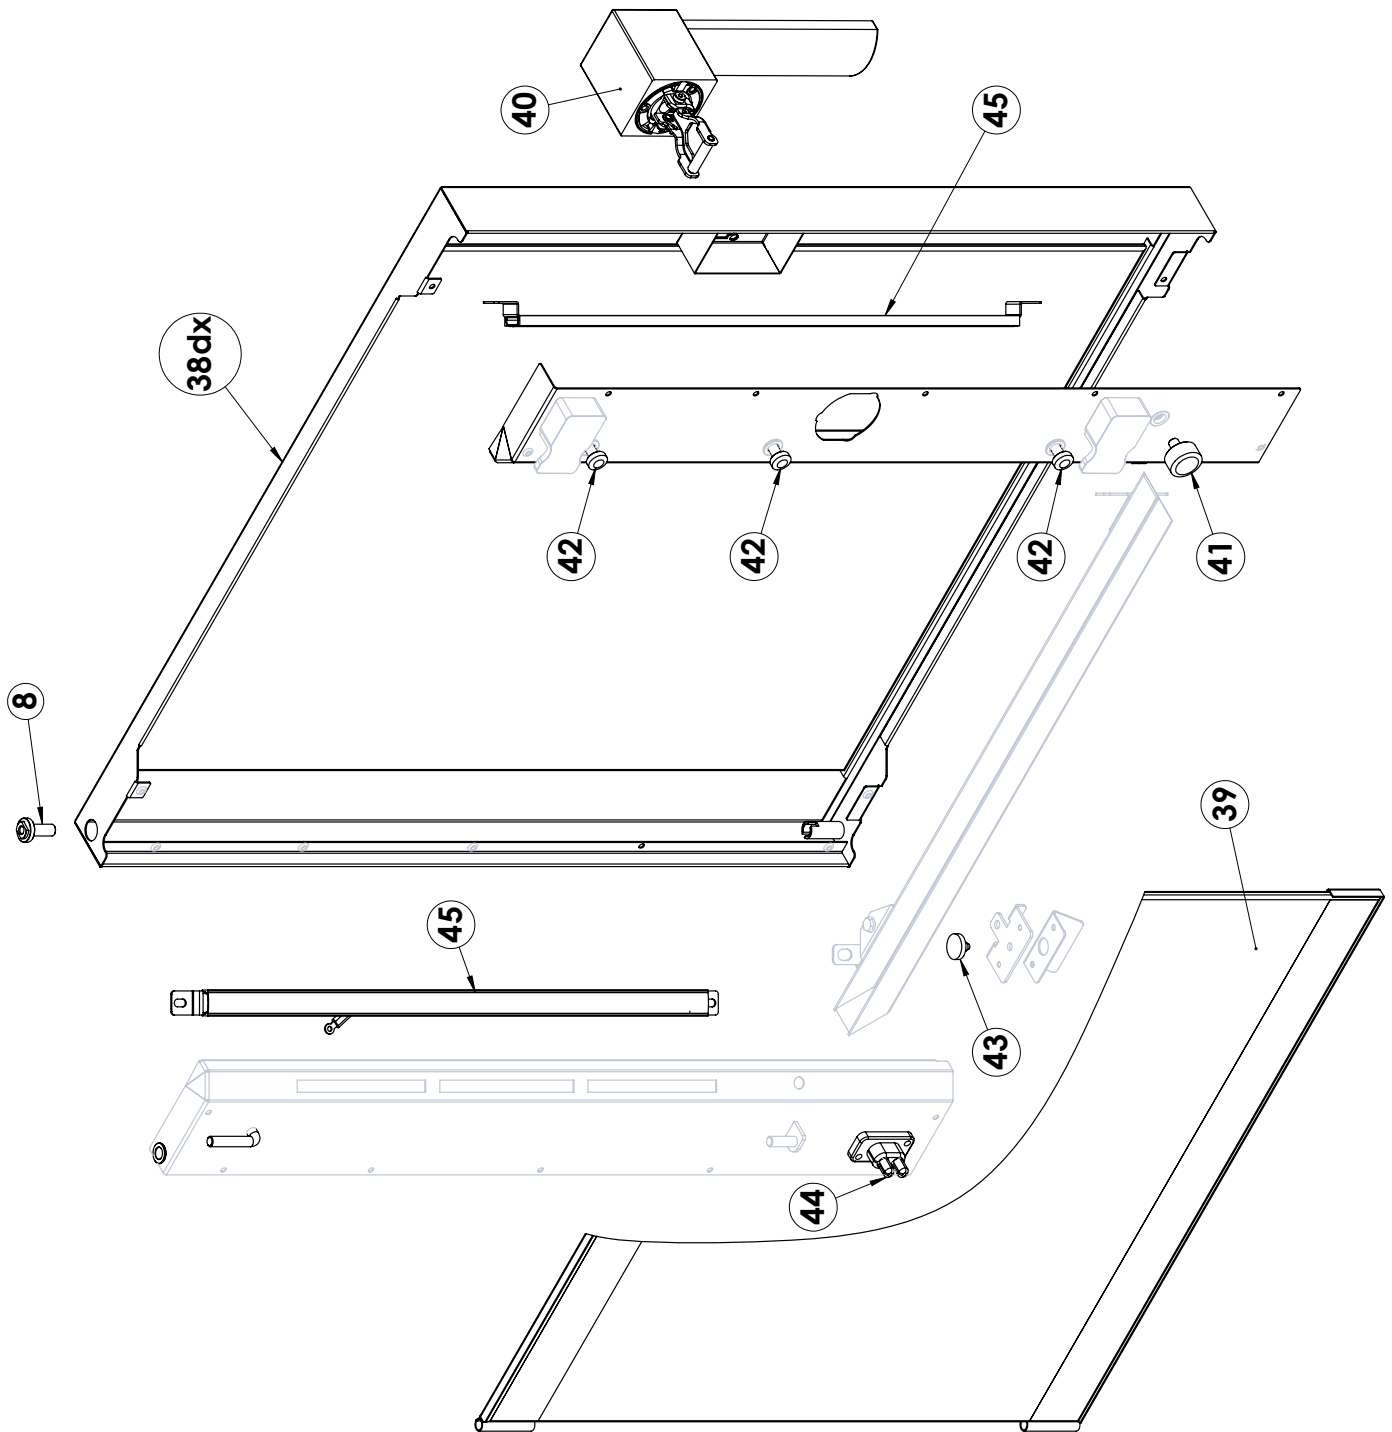

MSTBB 0611 E  
2019\_05  
01

MSTBB 0611 E  
2019\_05  
02

MSTBB 0611 E  
2019\_05  
03

MSTBB 0611 E  
2019\_05

Pozice	Název	Kód
1	Temperature probe	6000093
2	Safety thermostat	6010026
3	Motor for valve	6031013
4	Black oven seal	7070100
5	Locking dog	5900124
6	Grids rack	2022737
7	Bearing pin for grids rack	2022579
8	spindle for door	2023277
9	Door microswitch	6043080
10	Door light connector	2025251
11	Adjustable foot	5900030
12	Humidifier pipe	2022905
12A	Humidifier pipe	2022900
13	Humidifier pipe seal	2027809
14	Oven fan 200x61	5901120
15	Heating element 6600 W 230V	6002173
16	Resistance seal	2027323
17	Motor shaft seal	6090171
18	Motor 3ph	6033156
19	Solenoid valve for water	6042109
20	Nozzle for humidifying pipe	6042091
21	Fan	6033175
22	Umidity probe	6000111
23	Gasket for boiler	6090166
24	Boiler	6003902
25	Solenoid drain valve boiler	6042077
26	Nozzle for boiler	6042095
27	Solenoid valve for rinse	6042082
28	Pump for washing system	6042139
29	Detergent pump / Rinse pump	6042140
30	Sst elbow 1/8	7050331
31	Nozzle for washing system	6042087
32	Flow meter	6042122
33	O-ring for diffuser washing system	6090138
34	Diffuser washing system	2027715
35	Core probe	6000124
36	Core probe connector	6000125
37	USB 2.0	6060045
38dx	Complete door DX with glass	2027726
38sx	Complete door SX with glass	
39	Screen-printed glass panel for oven (assembled)	2022813
40	Complete Door Handle	2026379
41	Cap for door microswitch	2022746

MSTBB 0611 E  
2019\_05

Pozice	Název	Kód
42	Galss bumper	2021521
43	Caps for basin	2012707
44	Door light connector	2025007
45	Door light	2024939
46	Knob for encoder	2024892
47	Encoder push	6010133
48	Oven Keyboard	6010205
49	Keyboard ON/OFF	6010136
50	Trasformer 230V/24V AC	6041100
51	Power relay	6041008
52	Fuse 8A-T	6060112
53	Fuse 3,15A-T	6060101
54	Contactactor 9A	6046033
55	Fuse 10A-T	6060111
56	Oven main board	6010195
57	Buzzer	6010103
58	Inverter for motor	6010202
59	Light trasformer	6041099
60	Boiler expansion board	6010153