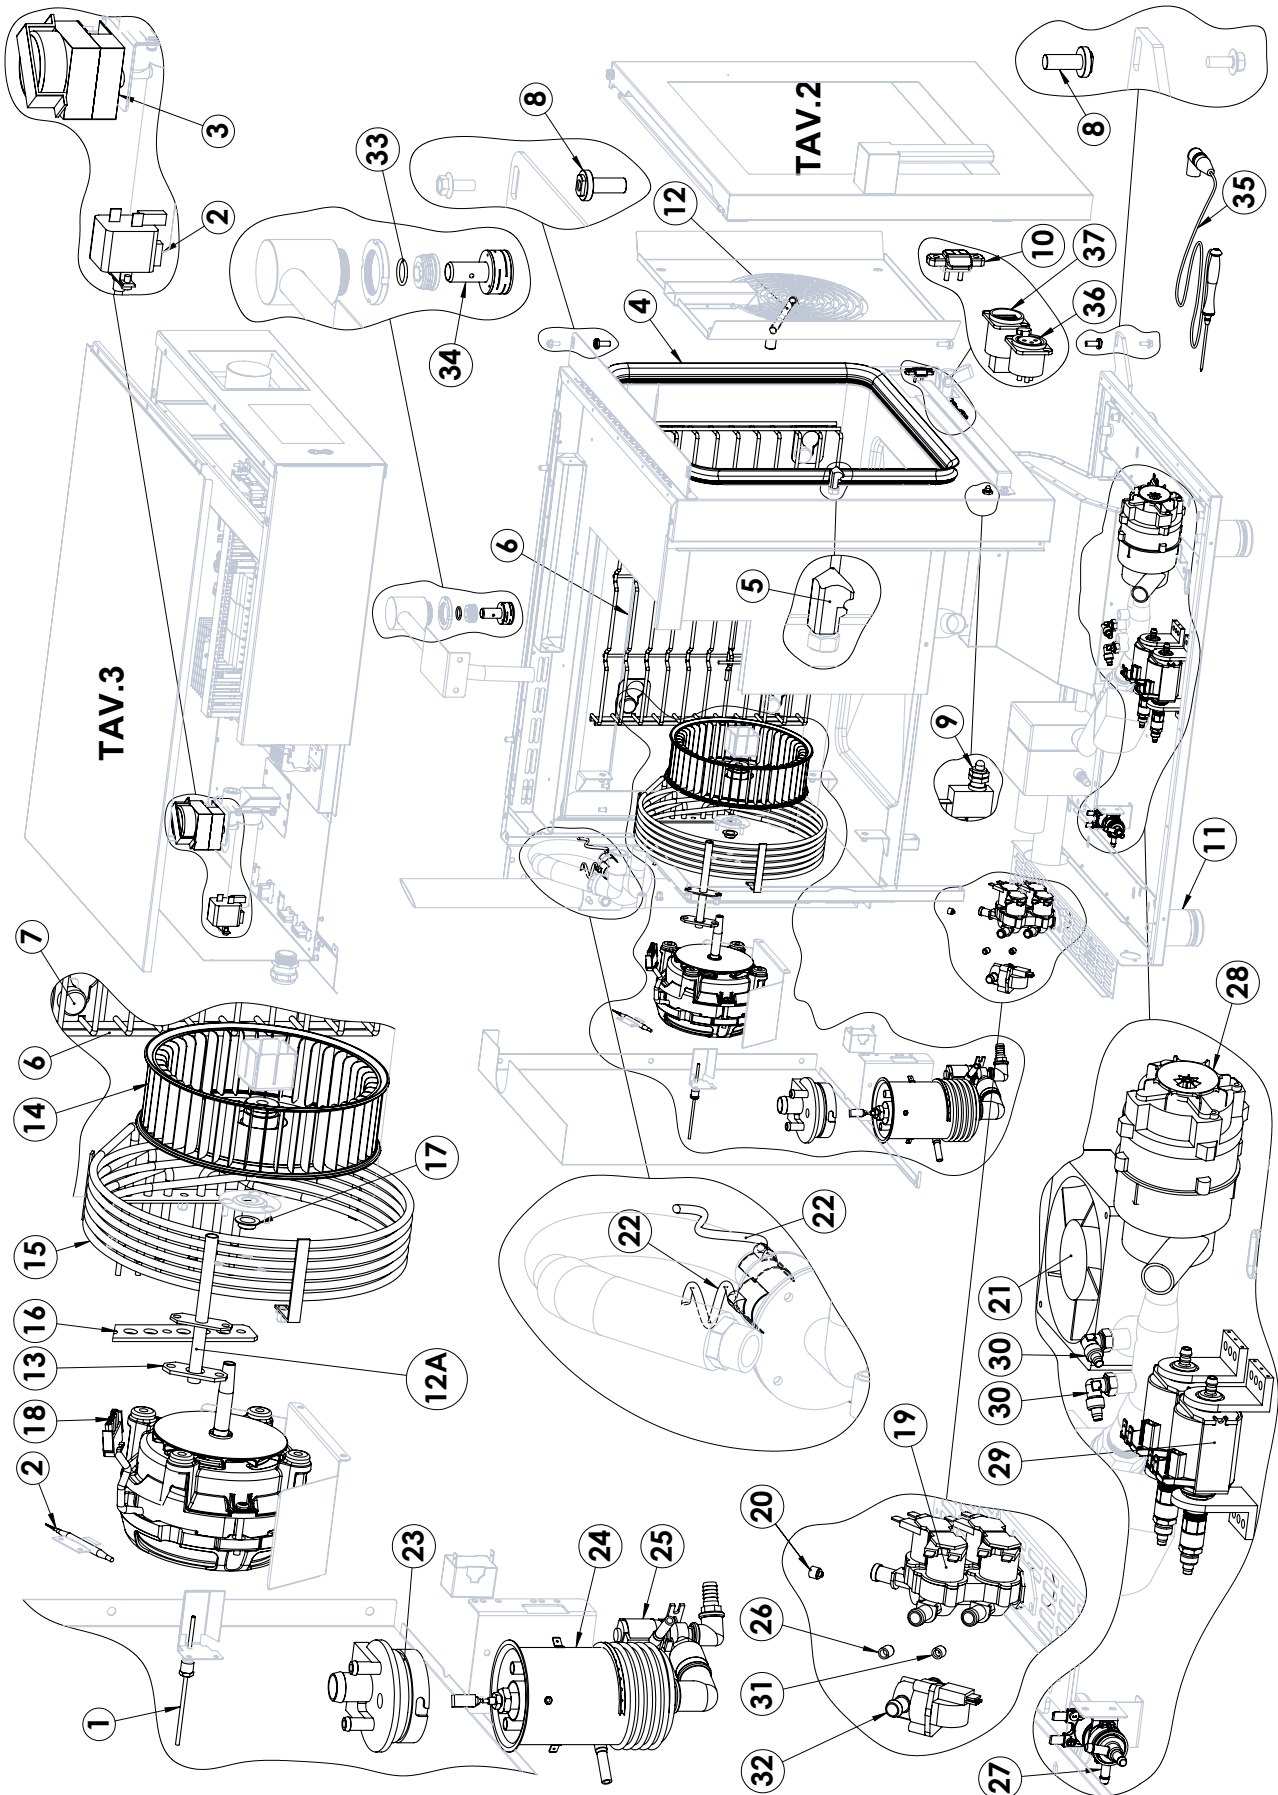

MSTBB 0611 E  
2019\_05  
01

MSTBB 0611 E  
2019\_05  
02

MSTBB 0611 E  
2019\_05  
03

MSTBB 0611 E  
2019\_05

Pozice	Název	Kód
1	Temperature probe	6000093
2	Safety thermostat	6010026
3	Motor for valve	6031013
4	Black oven seal	7070100
5	Locking dog	5900124
6	Grids rack	2022737
7	Bearing pin for grids rack	2022579
8	spindle for door	2023277
9	Door microswitch	6043080
10	Door light connector	2025251
11	Adjustable foot	5900030
12	Humidifier pipe	2022905
12A	Humidifier pipe	2022900
13	Humidifier pipe seal	2027809
14	Oven fan 200x61	5901120
15	Heating element 6600 W 230V	6002173
16	Resistance seal	2027323
17	Motor shaft seal	6090171
18	Motor 3ph	6033156
19	Solenoid valve for water	6042109
20	Nozzle for humidifying pipe	6042091
21	Fan	6033175
22	Umidity probe	6000111
23	Gasket for boiler	6090166
24	Boiler	6003902
25	Solenoid drain valve boiler	6042077
26	Nozzle for boiler	6042095
27	Solenoid valve for rinse	6042082
28	Pump for washing system	6042139
29	Detergent pump / Rinse pump	6042140
30	Sst elbow 1/8	7050331
31	Nozzle for washing system	6042087
32	Flow meter	6042122
33	O-ring for diffuser washing system	6090138
34	Diffuser washing system	2027715
35	Core probe	6000124
36	Core probe connector	6000125
37	USB 2.0	6060045
38dx	Complete door DX with glass	2027726
38sx	Complete door SX with glass	
39	Screen-printed glass panel for oven (assembled)	2022813
40	Complete Door Handle	2026379
41	Cap for door microswitch	2022746

MSTBB 0611 E  
2019\_05

Pozice	Název	Kód
42	Galss bumper	2021521
43	Caps for basin	2012707
44	Door light connector	2025007
45	Door light	2024939
46	Knob for encoder	2024892
47	Encoder push	6010133
48	Oven Keyboard	6010205
49	Keyboard ON/OFF	6010136
50	Trasformer 230V/24V AC	6041100
51	Power relay	6041008
52	Fuse 8A-T	6060112
53	Fuse 3,15A-T	6060101
54	Contactactor 9A	6046033
55	Fuse 10A-T	6060111
56	Oven main board	6010195
57	Buzzer	6010103
58	Inverter for motor	6010202
59	Light trasformer	6041099
60	Boiler expansion board	6010153