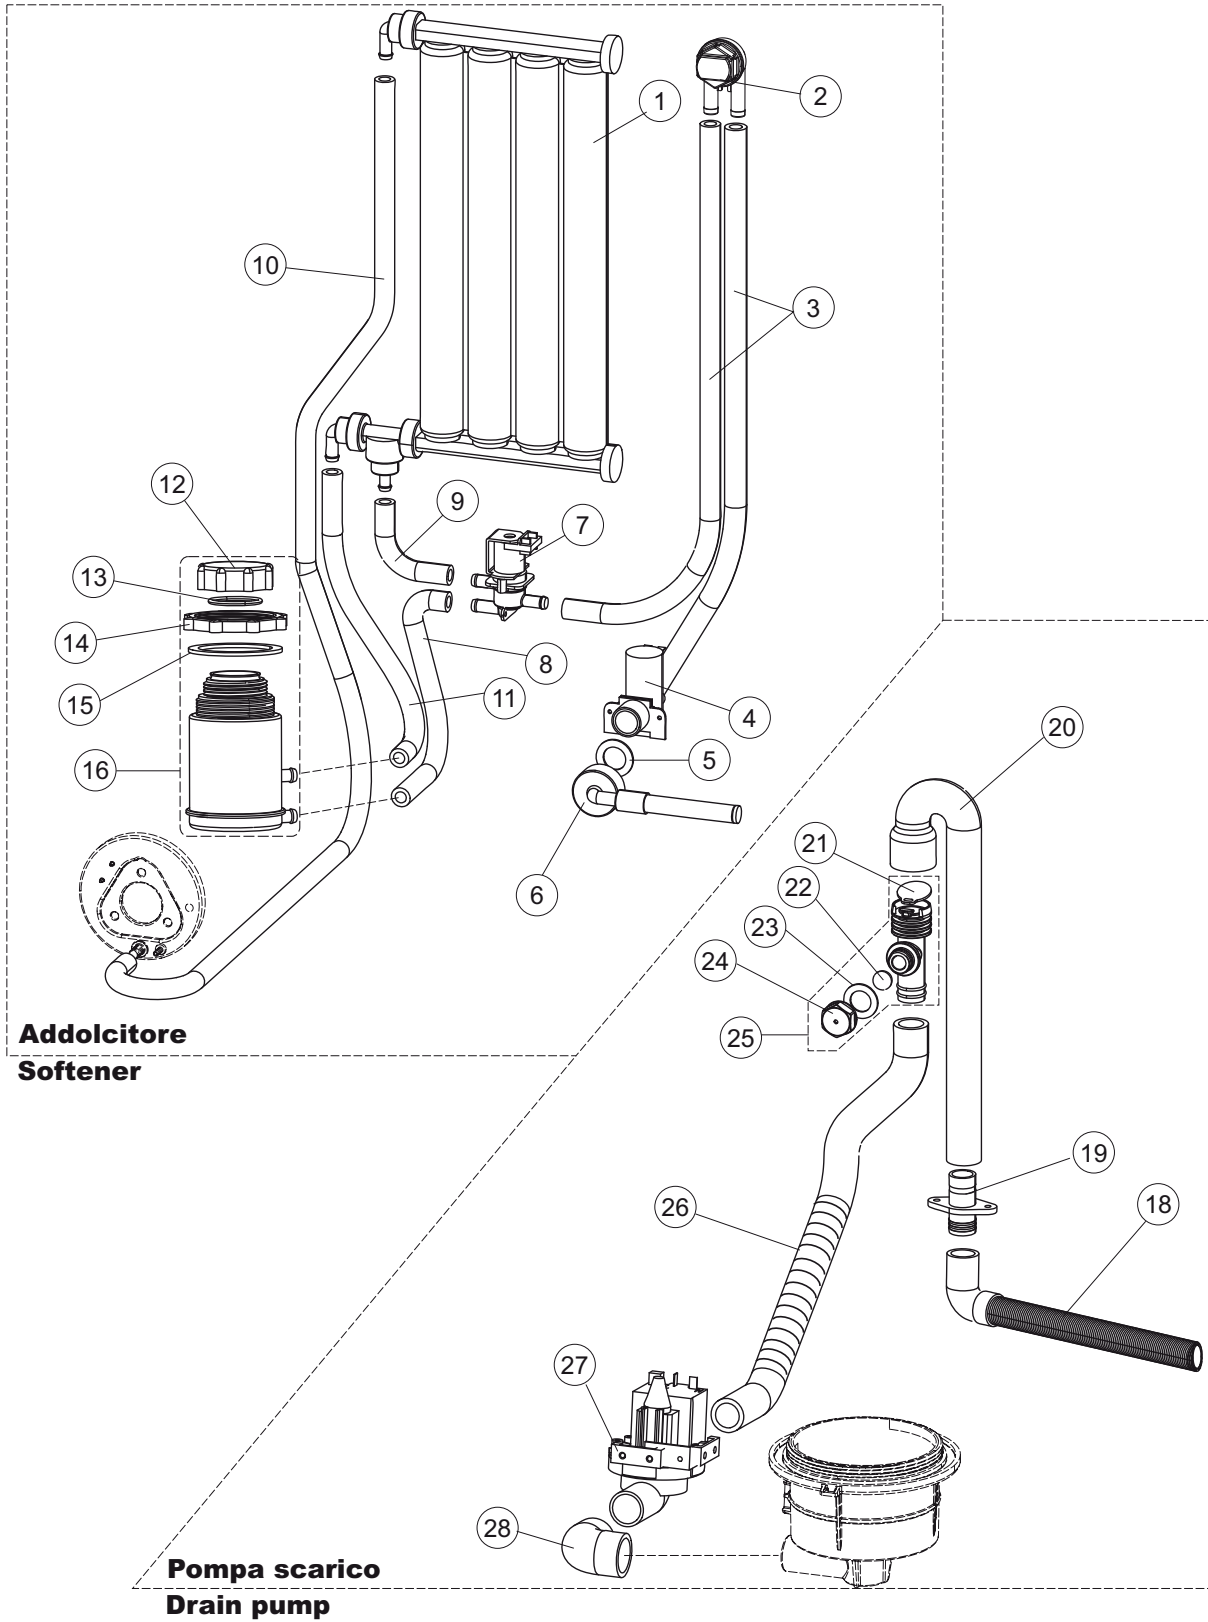

NT 97 P - 1
2021_04

NT 97 P - 2
2021_04

DRAIN PUMP

NT 97 P - 4
2021_04

NT 97 P - 5
2021_04

NT 97 P - 6
2021_04

NT 97 P
2021_04

Page	Spare part position	Spare part code no.	Old code number	Description
1	1	004368		COVER
1	2	022171		BACK PANEL
1	3	035113		SUPPORT BRACKET
1	4	437081	REB437081	DOOR GASKET 50/505
1	5	994012	DWS30	DOOR LOCK FOR DISHWASHERS
1	6	417041	REB417041	DOOR CLOSING CONTACT BETA 50 (S6198)
1	7	307003	REB307003	NUT OF TOP DOOR-STOP BAR
1	8	029838		DOOR
1	9	325066	REB325066	DOOR CLOSURE STAKE FOR GLASSWASHERS
1	10	311032		DOOR BRACKET
1	11	325036	REB325036	PIVOT
1	12	304021	REB304021	DOOR TIE ROD FOR DISHWASHER (S6323)
1	13	035112		WIRING PANEL
1	14	012356		PRICE TO BE DEFINED
1	15	030208		PRICE TO BE DEFINED
1	16	040147		BASE FRAME LA600
1	17	461029		STAINLESS STEEL FOOT 2" C/F H=125-190MM TOTAL -M12 - TIGHTENING
1	18	480153		PLUG
1	19	459006	REB459006	CHOCK D INT 9 EST 16
1	20	459004	REB459004	DRAIN PUMP CHOCK
1	24	040146		ADDITIONAL BASE
1	25	021153		LEFT SIDE PANEL
1	26	021152		RIGHT SIDE PANEL
1	30	480084		PLUG
1	34	449067		SPRING LA600 L=66MM
1	35	015078		PRICE TO BE DEFINED
1	36	015077		PRICE TO BE DEFINED
1	45	028117		FIXING PLATE
1	46	028118		FIXING PLATE
1	47	325124		PIVOT
2	1	224031		PRESSURE SWITCH
2	4	143235		PIPE