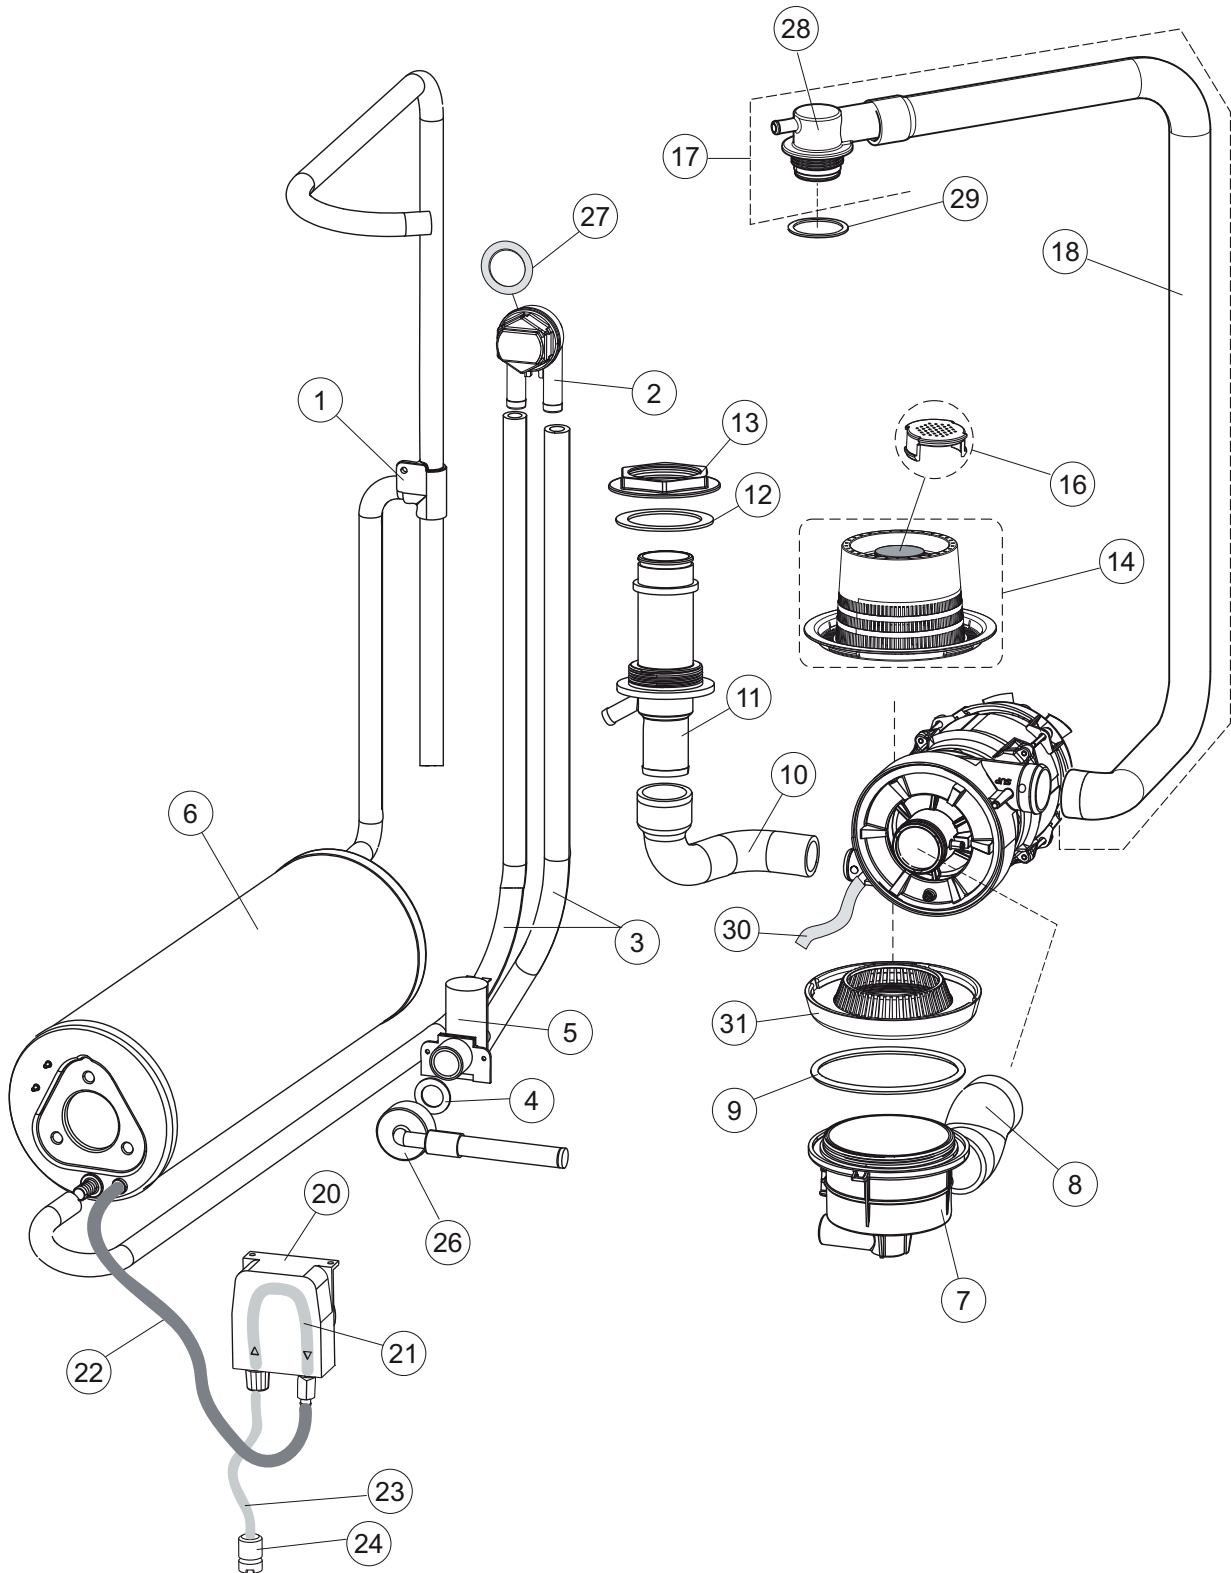

NT 97 P - 1
2021_04

NT 97 P - 2
2021_04

DRAIN PUMP

NT 97 P - 4
2021_04

NT 97 P - 5
2021_04

NT 97 P - 6
2021_04

NT 97 P
2021_04

Page	Spare part position	Spare part code no.	Old code number	Description
1	1	004368		COVER
1	2	022171		BACK PANEL
1	3	035113		SUPPORT BRACKET
1	4	437081	REB437081	DOOR GASKET 50/505
1	5	994012	DWS30	DOOR LOCK FOR DISHWASHERS
1	6	417041	REB417041	DOOR CLOSING CONTACT BETA 50 (S6198)
1	7	307003	REB307003	NUT OF TOP DOOR-STOP BAR
1	8	029838		DOOR
1	9	325066	REB325066	DOOR CLOSURE STAKE FOR GLASSWASHERS
1	10	311032		DOOR BRACKET
1	11	325036	REB325036	PIVOT
1	12	304021	REB304021	DOOR TIE ROD FOR DISHWASHER (S6323)
1	13	035112		WIRING PANEL
1	14	012356		PRICE TO BE DEFINED
1	15	030208		PRICE TO BE DEFINED
1	16	040147		BASE FRAME LA600
1	17	461029		STAINLESS STEEL FOOT 2" C/F H=125-190MM TOTAL -M12 - TIGHTENING
1	18	480153		PLUG
1	19	459006	REB459006	CHOCK D INT 9 EST 16
1	20	459004	REB459004	DRAIN PUMP CHOCK
1	24	040146		ADDITIONAL BASE
1	25	021153		LEFT SIDE PANEL
1	26	021152		RIGHT SIDE PANEL
1	30	480084		PLUG
1	34	449067		SPRING LA600 L=66MM
1	35	015078		PRICE TO BE DEFINED
1	36	015077		PRICE TO BE DEFINED
1	45	028117		FIXING PLATE
1	46	028118		FIXING PLATE
1	47	325124		PIVOT
2	1	224031		PRESSURE SWITCH
2	4	143235		PIPE