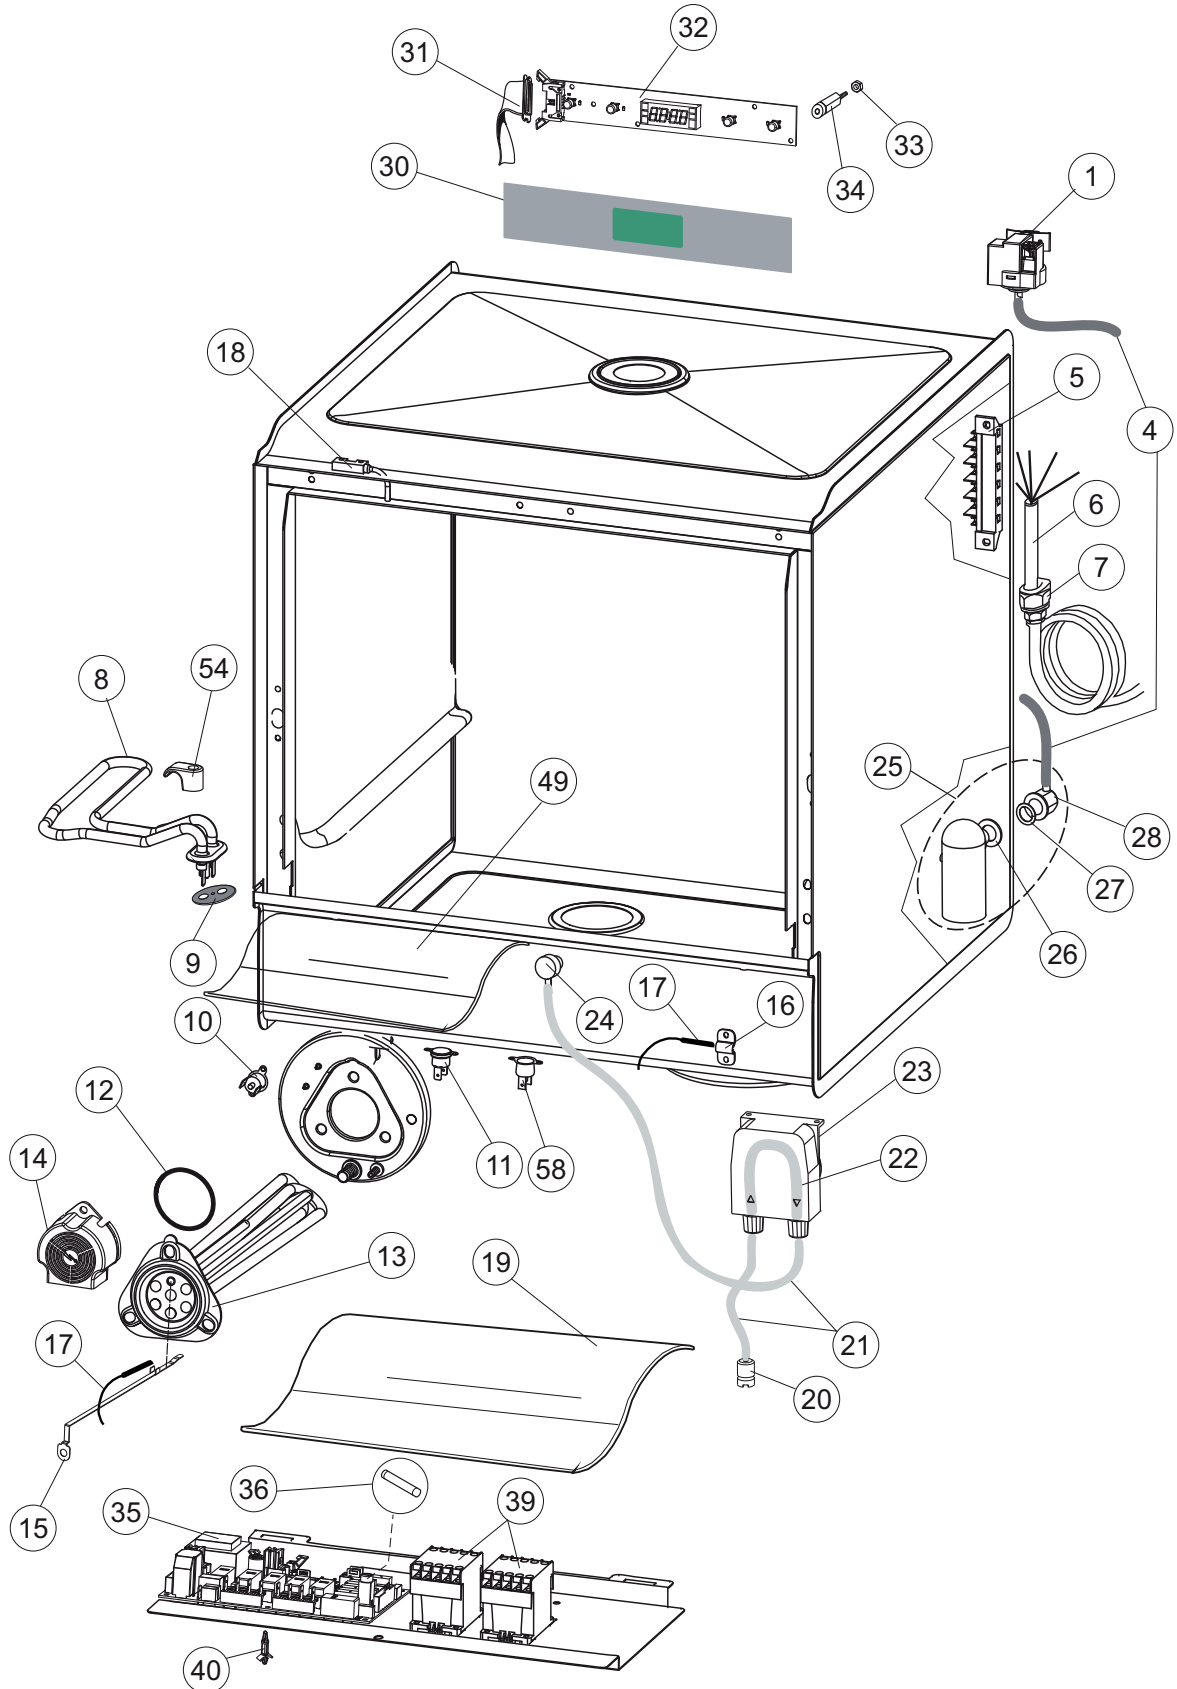

NT 97 P - 1
2021_04

NT 97 P - 2
2021_04

DRAIN PUMP

NT 97 P - 4
2021_04

NT 97 P - 5
2021_04

NT 97 P - 6
2021_04

NT 97 P
2021_04

Page	Spare part position	Spare part code no.	Old code number	Description
1	1	004368		COVER
1	2	022171		BACK PANEL
1	3	035113		SUPPORT BRACKET
1	4	437081	REB437081	DOOR GASKET 50/505
1	5	994012	DWS30	DOOR LOCK FOR DISHWASHERS
1	6	417041	REB417041	DOOR CLOSING CONTACT BETA 50 (S6198)
1	7	307003	REB307003	NUT OF TOP DOOR-STOP BAR
1	8	029838		DOOR
1	9	325066	REB325066	DOOR CLOSURE STAKE FOR GLASSWASHERS
1	10	311032		DOOR BRACKET
1	11	325036	REB325036	PIVOT
1	12	304021	REB304021	DOOR TIE ROD FOR DISHWASHER (S6323)
1	13	035112		WIRING PANEL
1	14	012356		PRICE TO BE DEFINED
1	15	030208		PRICE TO BE DEFINED
1	16	040147		BASE FRAME LA600
1	17	461029		STAINLESS STEEL FOOT 2" C/F H=125-190MM TOTAL -M12 - TIGHTENING
1	18	480153		PLUG
1	19	459006	REB459006	CHOCK D INT 9 EST 16
1	20	459004	REB459004	DRAIN PUMP CHOCK
1	24	040146		ADDITIONAL BASE
1	25	021153		LEFT SIDE PANEL
1	26	021152		RIGHT SIDE PANEL
1	30	480084		PLUG
1	34	449067		SPRING LA600 L=66MM
1	35	015078		PRICE TO BE DEFINED
1	36	015077		PRICE TO BE DEFINED
1	45	028117		FIXING PLATE
1	46	028118		FIXING PLATE
1	47	325124		PIVOT
2	1	224031		PRESSURE SWITCH
2	4	143235		PIPE