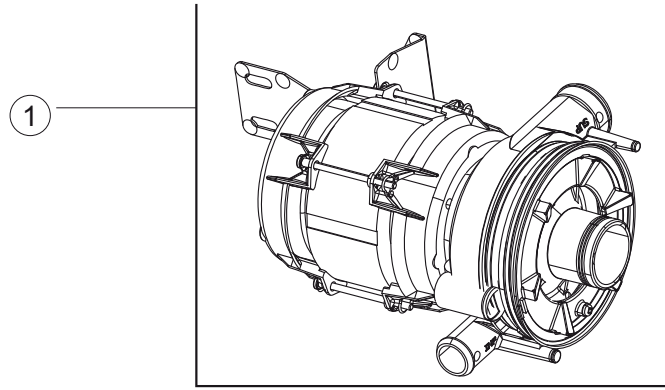

NT 97 P - 1
2021_04

NT 97 P - 2
2021_04

DRAIN PUMP

NT 97 P - 4
2021_04

NT 97 P - 5
2021_04

NT 97 P - 6
2021_04

NT 97 P
2021_04

Page	Spare part position	Spare part code no.	Old code number	Description
1	1	004368		COVER
1	2	022171		BACK PANEL
1	3	035113		SUPPORT BRACKET
1	4	437081	REB437081	DOOR GASKET 50/505
1	5	994012	DWS30	DOOR LOCK FOR DISHWASHERS
1	6	417041	REB417041	DOOR CLOSING CONTACT BETA 50 (S6198)
1	7	307003	REB307003	NUT OF TOP DOOR-STOP BAR
1	8	029838		DOOR
1	9	325066	REB325066	DOOR CLOSURE STAKE FOR GLASSWASHERS
1	10	311032		DOOR BRACKET
1	11	325036	REB325036	PIVOT
1	12	304021	REB304021	DOOR TIE ROD FOR DISHWASHER (S6323)
1	13	035112		WIRING PANEL
1	14	012356		PRICE TO BE DEFINED
1	15	030208		PRICE TO BE DEFINED
1	16	040147		BASE FRAME LA600
1	17	461029		STAINLESS STEEL FOOT 2" C/F H=125-190MM TOTAL -M12 - TIGHTENING
1	18	480153		PLUG
1	19	459006	REB459006	CHOCK D INT 9 EST 16
1	20	459004	REB459004	DRAIN PUMP CHOCK
1	24	040146		ADDITIONAL BASE
1	25	021153		LEFT SIDE PANEL
1	26	021152		RIGHT SIDE PANEL
1	30	480084		PLUG
1	34	449067		SPRING LA600 L=66MM
1	35	015078		PRICE TO BE DEFINED
1	36	015077		PRICE TO BE DEFINED
1	45	028117		FIXING PLATE
1	46	028118		FIXING PLATE
1	47	325124		PIVOT
2	1	224031		PRESSURE SWITCH
2	4	143235		PIPE