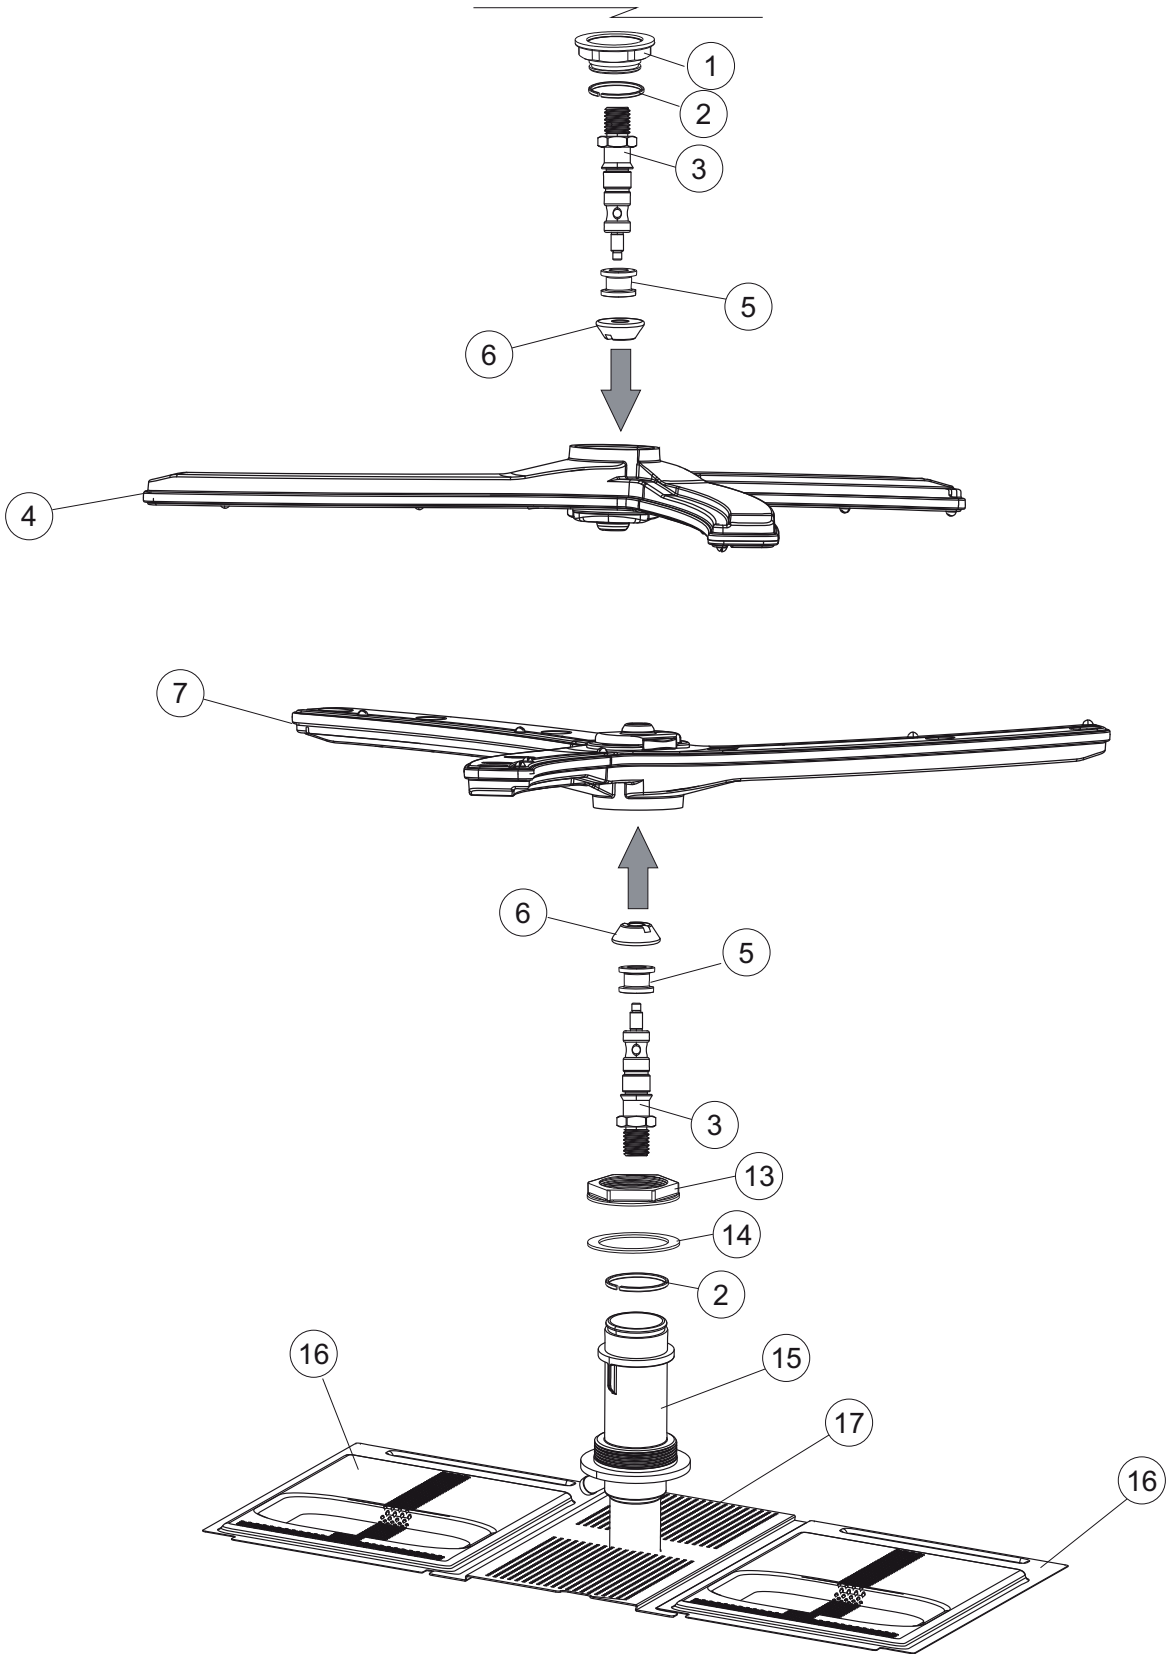

NT 97 P - 1
2021_04

NT 97 P - 2
2021_04

DRAIN PUMP

NT 97 P - 4
2021_04

NT 97 P - 5
2021_04

NT 97 P - 6
2021_04

NT 97 P
2021_04

Page	Spare part position	Spare part code no.	Old code number	Description
1	1	004368		COVER
1	2	022171		BACK PANEL
1	3	035113		SUPPORT BRACKET
1	4	437081	REB437081	DOOR GASKET 50/505
1	5	994012	DWS30	DOOR LOCK FOR DISHWASHERS
1	6	417041	REB417041	DOOR CLOSING CONTACT BETA 50 (S6198)
1	7	307003	REB307003	NUT OF TOP DOOR-STOP BAR
1	8	029838		DOOR
1	9	325066	REB325066	DOOR CLOSURE STAKE FOR GLASSWASHERS
1	10	311032		DOOR BRACKET
1	11	325036	REB325036	PIVOT
1	12	304021	REB304021	DOOR TIE ROD FOR DISHWASHER (S6323)
1	13	035112		WIRING PANEL
1	14	012356		PRICE TO BE DEFINED
1	15	030208		PRICE TO BE DEFINED
1	16	040147		BASE FRAME LA600
1	17	461029		STAINLESS STEEL FOOT 2" C/F H=125-190MM TOTAL -M12 - TIGHTENING
1	18	480153		PLUG
1	19	459006	REB459006	CHOCK D INT 9 EST 16
1	20	459004	REB459004	DRAIN PUMP CHOCK
1	24	040146		ADDITIONAL BASE
1	25	021153		LEFT SIDE PANEL
1	26	021152		RIGHT SIDE PANEL
1	30	480084		PLUG
1	34	449067		SPRING LA600 L=66MM
1	35	015078		PRICE TO BE DEFINED
1	36	015077		PRICE TO BE DEFINED
1	45	028117		FIXING PLATE
1	46	028118		FIXING PLATE
1	47	325124		PIVOT
2	1	224031		PRESSURE SWITCH
2	4	143235		PIPE