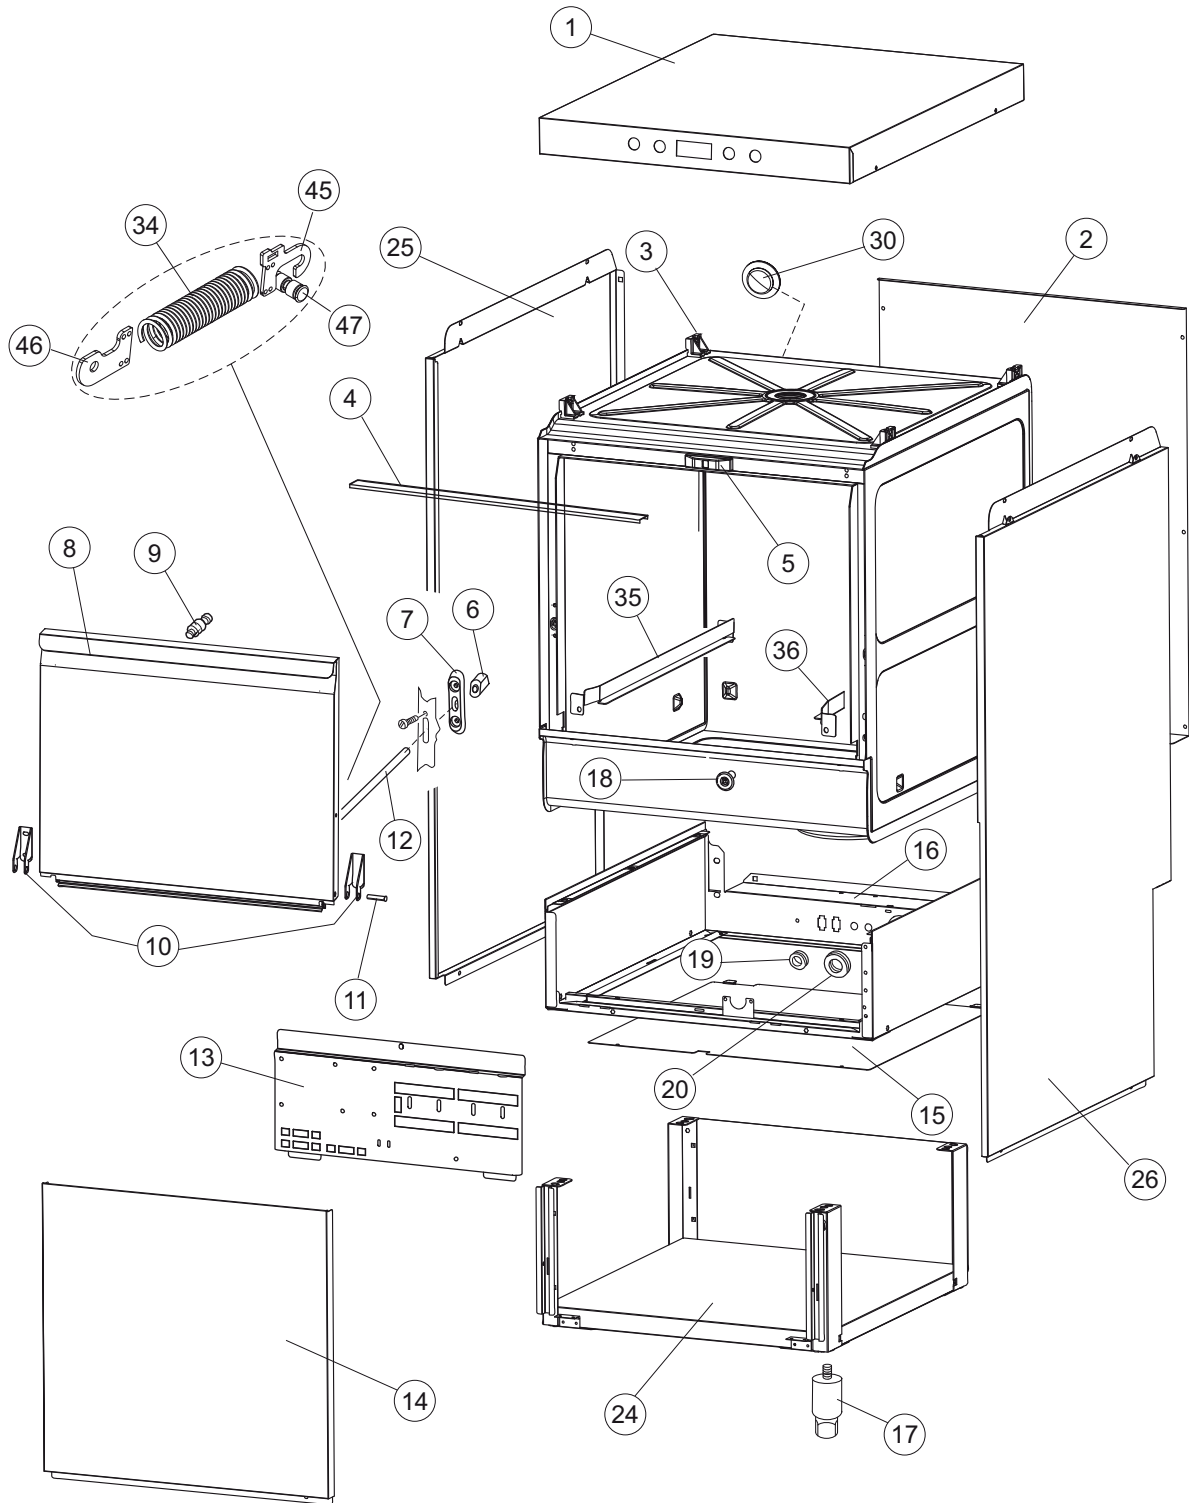

NT 97 P - 1
2021_04

NT 97 P - 2
2021_04

DRAIN PUMP

NT 97 P - 4
2021_04

NT 97 P - 5
2021_04

NT 97 P - 6
2021_04

NT 97 P
2021_04

Page	Spare part position	Spare part code no.	Old code number	Description
1	1	004368		COVER
1	2	022171		BACK PANEL
1	3	035113		SUPPORT BRACKET
1	4	437081	REB437081	DOOR GASKET 50/505
1	5	994012	DWS30	DOOR LOCK FOR DISHWASHERS
1	6	417041	REB417041	DOOR CLOSING CONTACT BETA 50 (S6198)
1	7	307003	REB307003	NUT OF TOP DOOR-STOP BAR
1	8	029838		DOOR
1	9	325066	REB325066	DOOR CLOSURE STAKE FOR GLASSWASHERS
1	10	311032		DOOR BRACKET
1	11	325036	REB325036	PIVOT
1	12	304021	REB304021	DOOR TIE ROD FOR DISHWASHER (S6323)
1	13	035112		WIRING PANEL
1	14	012356		PRICE TO BE DEFINED
1	15	030208		PRICE TO BE DEFINED
1	16	040147		BASE FRAME LA600
1	17	461029		STAINLESS STEEL FOOT 2" C/F H=125-190MM TOTAL -M12 - TIGHTENING
1	18	480153		PLUG
1	19	459006	REB459006	CHOCK D INT 9 EST 16
1	20	459004	REB459004	DRAIN PUMP CHOCK
1	24	040146		ADDITIONAL BASE
1	25	021153		LEFT SIDE PANEL
1	26	021152		RIGHT SIDE PANEL
1	30	480084		PLUG
1	34	449067		SPRING LA600 L=66MM
1	35	015078		PRICE TO BE DEFINED
1	36	015077		PRICE TO BE DEFINED
1	45	028117		FIXING PLATE
1	46	028118		FIXING PLATE
1	47	325124		PIVOT
2	1	224031		PRESSURE SWITCH
2	4	143235		PIPE