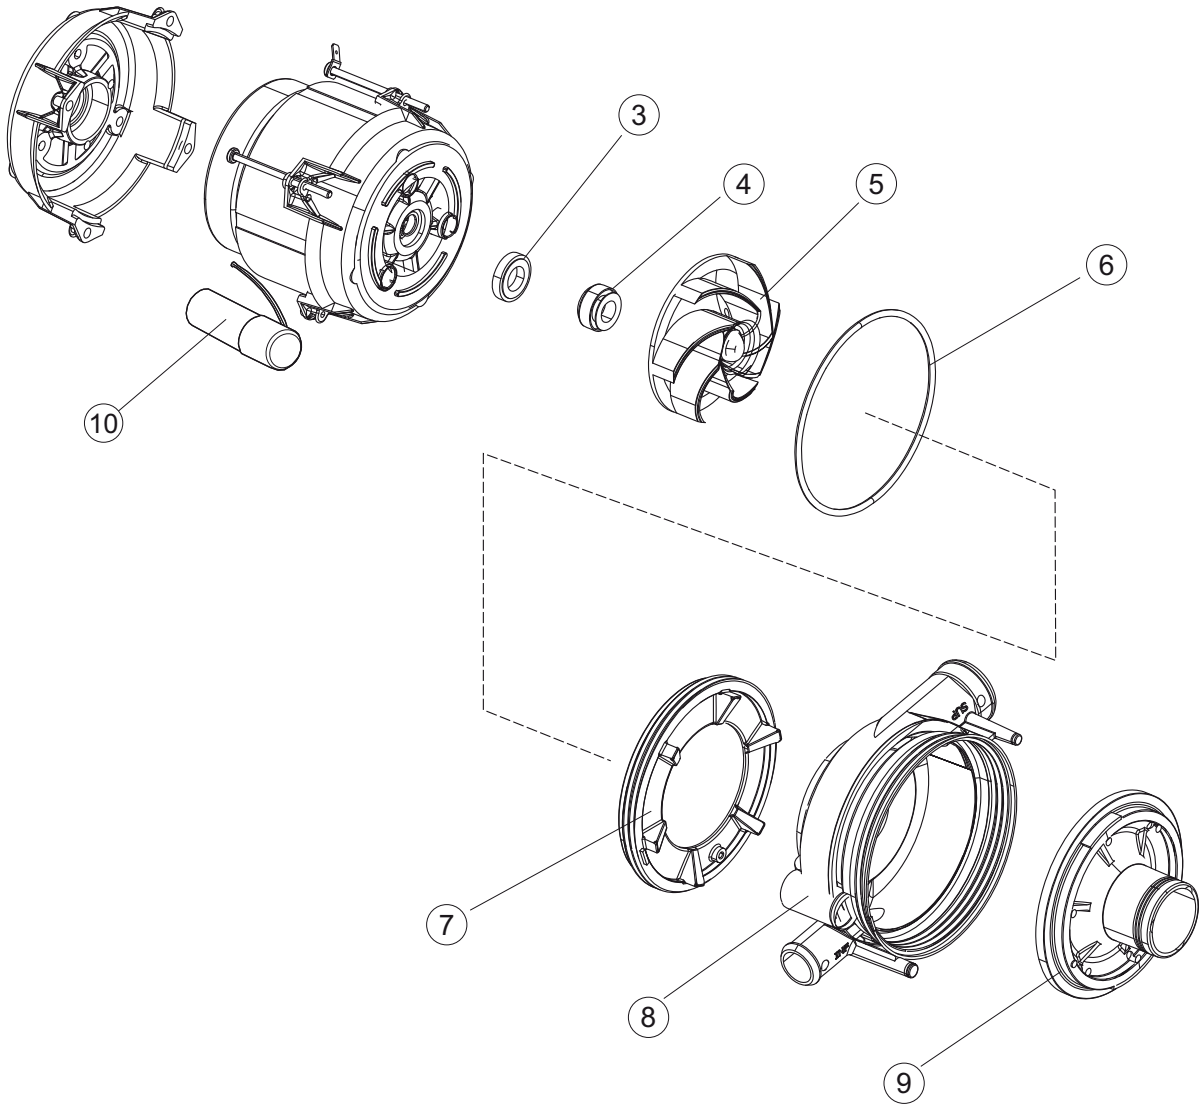

NT 97 P - 1
2021_04

NT 97 P - 2
2021_04

DRAIN PUMP

NT 97 P - 4
2021_04

NT 97 P - 5
2021_04

NT 97 P - 6
2021_04

NT 97 P
2021_04

Page	Spare part position	Spare part code no.	Old code number	Description
1	1	004368		COVER
1	2	022171		BACK PANEL
1	3	035113		SUPPORT BRACKET
1	4	437081	REB437081	DOOR GASKET 50/505
1	5	994012	DWS30	DOOR LOCK FOR DISHWASHERS
1	6	417041	REB417041	DOOR CLOSING CONTACT BETA 50 (S6198)
1	7	307003	REB307003	NUT OF TOP DOOR-STOP BAR
1	8	029838		DOOR
1	9	325066	REB325066	DOOR CLOSURE STAKE FOR GLASSWASHERS
1	10	311032		DOOR BRACKET
1	11	325036	REB325036	PIVOT
1	12	304021	REB304021	DOOR TIE ROD FOR DISHWASHER (S6323)
1	13	035112		WIRING PANEL
1	14	012356		PRICE TO BE DEFINED
1	15	030208		PRICE TO BE DEFINED
1	16	040147		BASE FRAME LA600
1	17	461029		STAINLESS STEEL FOOT 2" C/F H=125-190MM TOTAL -M12 - TIGHTENING
1	18	480153		PLUG
1	19	459006	REB459006	CHOCK D INT 9 EST 16
1	20	459004	REB459004	DRAIN PUMP CHOCK
1	24	040146		ADDITIONAL BASE
1	25	021153		LEFT SIDE PANEL
1	26	021152		RIGHT SIDE PANEL
1	30	480084		PLUG
1	34	449067		SPRING LA600 L=66MM
1	35	015078		PRICE TO BE DEFINED
1	36	015077		PRICE TO BE DEFINED
1	45	028117		FIXING PLATE
1	46	028118		FIXING PLATE
1	47	325124		PIVOT
2	1	224031		PRESSURE SWITCH
2	4	143235		PIPE