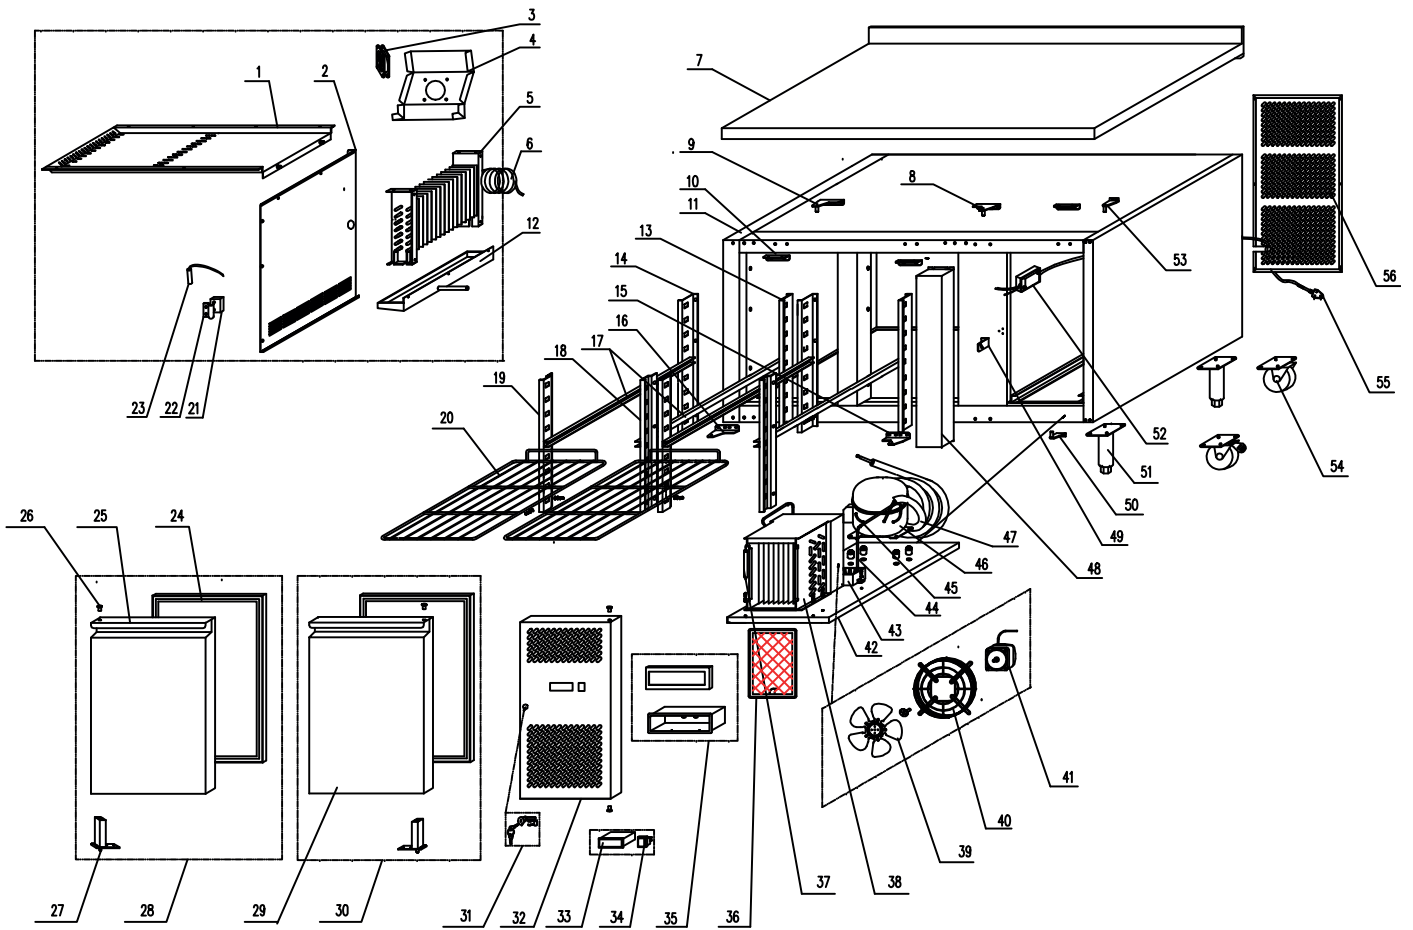

MNT 2D  
2021\_05

MNT 2D  
2021\_05

Pozice	Kód	Název
01	GN2100TN.01.201	AIR FLOW COUDUCT BOARD
	GN2100TN.01.304	
02	GN1100TN.02.201	EVAPORATOR COVER
	GN1100TN.02.304	
03	GN1100TN.03	EVAPORATOR FAN
04	GN1100TN.04	EVAPORATOR FAN SUPPORT
05	GN1100TN.05	EVAPORATOR
06	GN1100TN.06	CAPILLARY
07	GN2200TN.07.201	TOP
	GN2200TN.07.304	
08	GN2100TN.08	UP HINGE/RIGHT
09	GN1100TN.08	UP HINGE/LEFT
10	GN1100TN.09	CONTINUOUS BLOCK OF TOP
11	GN2100TN.11	BODY
12	GN1100TN.11	EVAPORATOR WATER TRAY
13	GN1100TN.12.201	BACK SUPPORT/RIGHT
	GN1100TN.12.304	
14	GN1100TN.13.201	BACK SUPPORT/LEFT
	GN1100TN.13.304	
15	GN2100TN.15	DOWN HINGE/RIGHT
16	GN1100TN.14	DOWN HINGE/LEFT
17	GN1100TN.15.201	GUIDE SET
	GN1100TN.15.304	
18	GN1100TN.16.201	FRONT SUPPORT/RIGHT
	GN1100TN.16.304	
19	GN1100TN.17.201	FRONT SUPPORT/LEFT
	GN1100TN.17.304	
20	GN1100TN.18	SHELF
21	GN1100TN.19.201	PROBE PADDING
	GN1100TN.19.304	
22	GN1100TN.20.201	PROBE FIXED CLIP
	GN1100TN.20.304	
23	GN1100TN.21	PROBE
24	GN1100TN.22	GASKET
25	GN1100TN.23.201	DOOR/LEFT
	GN1100TN.23.304	
26	GN1100TN.24	DOOR AXIS COVER
27	GN1100TN.25	DOOR SPRING