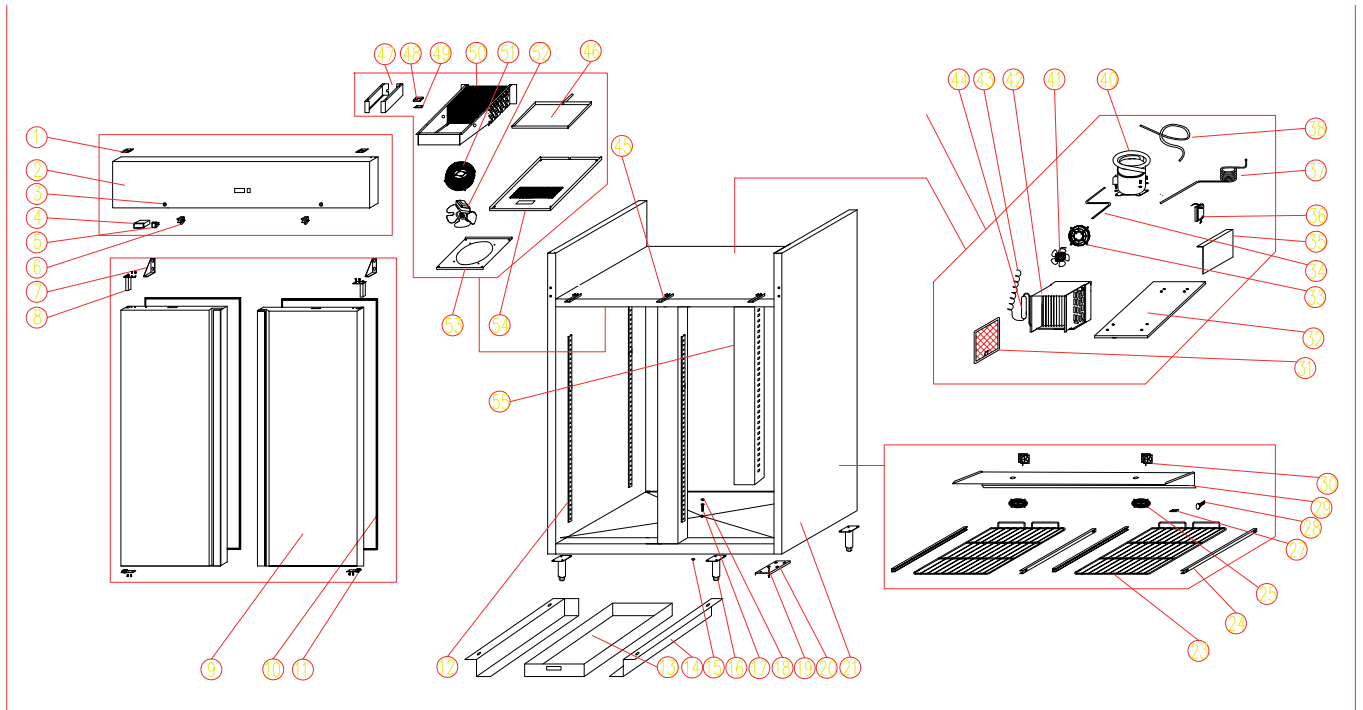

MN 900
2020_08

MN 900
2020_08

Pozice	Kód	Název
1	GN650TN.44	HINGE
2	SNACK400TN.01	FRONT PANEL
3	GN650TN.86	LOCK
4	S900.02	THERMOSTAT
5	S900.01	MAIN SWITCH
6	GN650TN.48	DOOR SWITCH
7	GN650TN.15	UP HINGE
8	GN650TN.14	DOOR SPRING
9	GN600TN.01	DOOR
10	SNACK400TN.06	GASKET
11	GN650TN.10	DOWN HINGE AXIS JACKET
12	SNACK400TN.07	SUPPORT
13	SNACK400TN.08	WATER BOX
14	SNACK400TN.09	WATER PAN GUIDE
15	GN650TN.07	FEET
16	S900.14	DRAIN PIPE NUT
17	S900.06	DOWN HINGE AXIS
18	GN650TN.05	DOWN HINGE
19	S900.15	DRAIN PIPE
20	S900.16	DRAIN PIPE COVER
21	SNACK800TN.01	BODY
22	GN650TN.09	GUIDE/LEFT/RIGHT
23	SNACK400TN.11	SHELF
25	G350.14	BASKET GUARD GRILLS
27	S900.31	SENSOR FIXED CLIP
28	GN650TN.01	SUPPORT LOCATED NUT
29	SNACK400TN.14	CIRCLE FAN COVER
30	S900.34	CIRCLE FAN
31	S903.08	FILTER
32	SNACK400TN.10	UNIT BOARD
33	GN650TN.46	BASKET GUARD GRILLES
34	S900.36	DISCHARGE TUBE
35	GN650.18	FIXING STRIP
36	GN650TN.16	JUNCTION BOX
37	S900.47	PLUG
38	GN1200TN.15	SUCTION PIPE
40	S900.41	COMPRESSOR
41	GN650TN.34	CODENSER FAN
42	GN650TN.38	CONDENSER