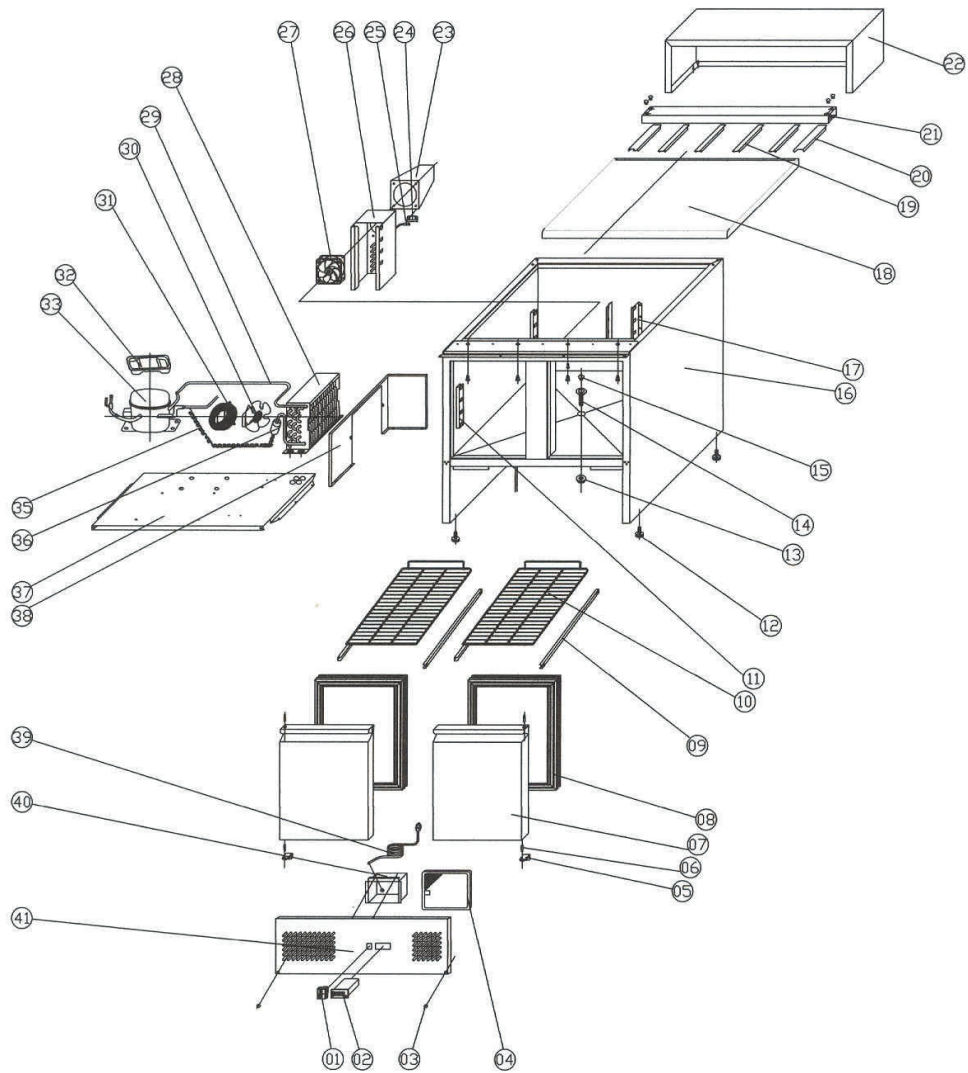

MP 902
2020_08

MP 902
2020_08

Pozice	Kód	Název	
1	S900.01	MAIN SWITCH	
2	S900.02	THERMOSTAT	
3	S900.03	PLASTIC CAP	
4	S900.04	FILTER	
5	S900.05	DOWN HINGE LEFT/RIGHT	
6	S900.06	DOWN HINGE AXIS	
7	S900.07	DOOR LEFT/RIGHT	
8	S900.08	GASKET	
9	S900.10	GUIDE LEFT/RIGHT	
10	S900.11	SHELF	
11	S900.12	SIDE SUPPORT	
17	S900.18	BACK SUPPORT	
12	S900.13	FEET	
13	S900.14	DRAIN PIPE NUT	
14	S900.15	DRAIN PIPE	
15	S900.16	DRAIN PIPE COVER	
16	S900.17	BODY	
18	PS900.01	GRANITE PANEL	
19	PS900.02	SUPPORT	
20	PS900.03	SIDE SUPPORT	
21	PS900.04	BASIN BRACKET	
22	PS900.05	BASIN BOX	
23	S900.30	AIRFLOW DUCT	
24	S900.31	SENSOR FIXED CLIP	
25	S900.32	SENSOR	
26	S900.33	CIRCLE FAN SUPPORT	
27	S900.34	CIRCLE FAN	
28	S900.35	CONDENSER	
29	S900.36	DISCHARGE TUBE	
30	S900.37	CONDENSER FAN	
31	S900.38	BASKET GUARD GRILLS	
32	S900.40	WATER PAN	
33	S900.41	COMPRESSOR	
35	S900.43	CAPILLARY	
36	S900.44	FILTER DRIER	
37	S900.45	UNIT BOARD	
38	S900.46	CONDENSER COVER BOARD	
39	S900.47	PLUG	
40	S900.48	JUNCTION BOX	
41	S900.49	"FRONT PANEL	"