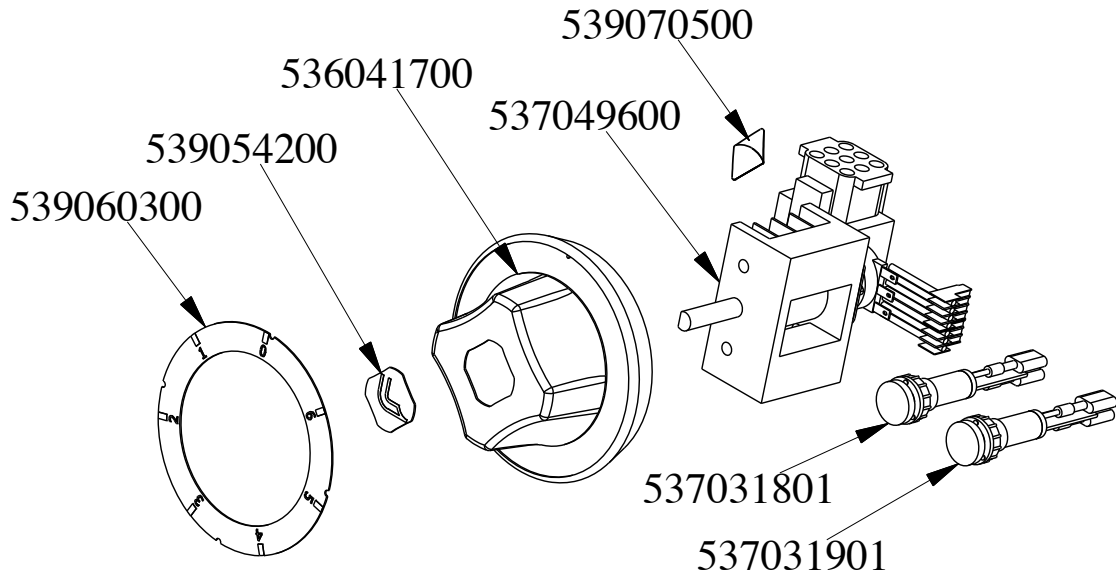

PCIT-98ETD

2021_11

1

Kod	Nazev
532004100	FLUE GRID L=370 90LINE (RAF)
537027400	TERMINAL BLOCK THREEPHASE 40A
544446800	FIANCO APP.S90T DX
537048700	PLATE WITH INDUCTORS S90
544446900	LHD SIDE FOR 90T APPLIANCES
541128303	ASS.PIANO S90 PCI-98E VC
537045900	GENERATOR PCI-98 10KW 400V3 (C)
533010500	LEG M10*25 D.40
541196601	ASS.CRUSC.S607090 PCI-78ETD V.
531034800	NET FILTER FOR KSK

(ET)

(ETD)

PCIT-98ETD

2021_11

2

Kod	Nazev
539060300	RED ADESIVE DISK FOR PCC/PCI-E
539054200	STAMP Ø20,5 CR."L" LOTUS R.
536041700	SILVER CHROM. KNOB Ø77 4P.G.Ø06X4,6
537049600	COMPLETE CONTROL FOR INDUCTORS
539070500	ADHES.LABEL FOR RING RED SIGN.
537031801	GREEN WARNING LIGHT 12V E FASTON
537031901	RED WARNING LIGHT PCI 12V E FASTON
537035800	TOUCH ELECTRONIC BOARD FOR PCI

PCIT-98ETD

2021_11

3

PCIT-98ETD

2021_11

3

Kod	Nazev
536042300	SILVER CHROM. RING FOR KNOB Ø77 4 P
536042100	SEAL CASING FOR KNOB Ø77 4 P
533162700	PROCESSING CODE