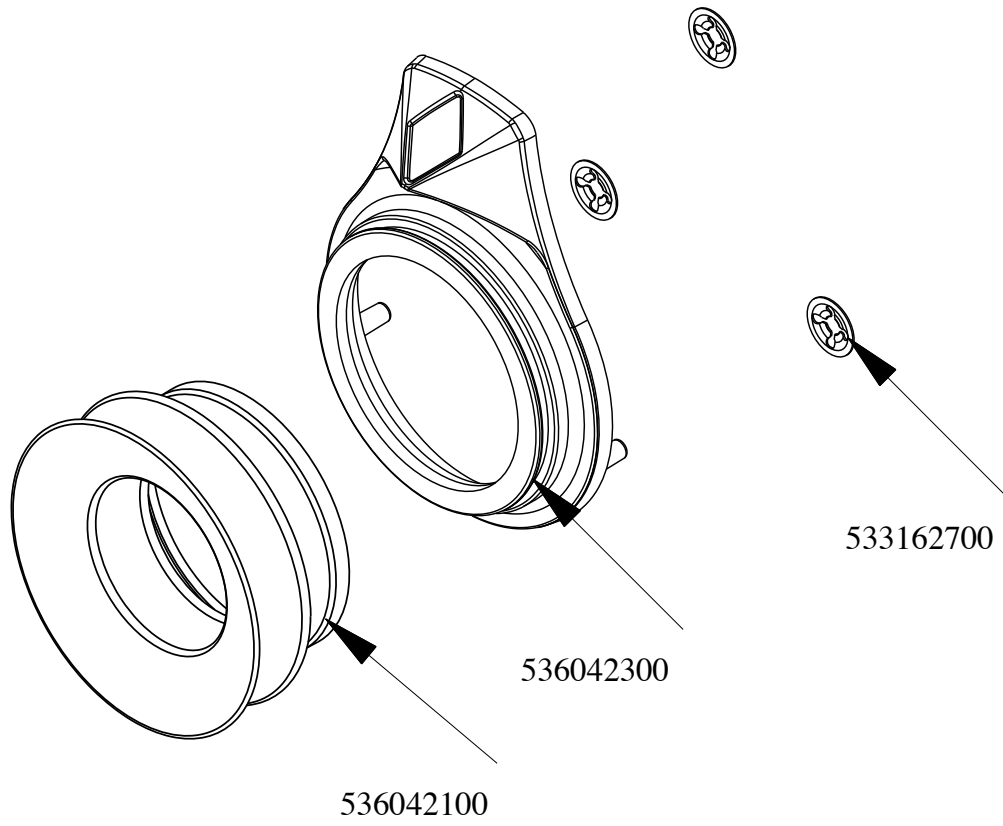

PCIT-98ETD

2021_11

1

Kod	Nazev
532004100	FLUE GRID L=370 90LINE (RAF)
537027400	TERMINAL BLOCK THREEPHASE 40A
544446800	FIANCO APP.S90T DX
537048700	PLATE WITH INDUCTORS S90
544446900	LHD SIDE FOR 90T APPLIANCES
541128303	ASS.PIANO S90 PCI-98E VC
537045900	GENERATOR PCI-98 10KW 400V3 (C)
533010500	LEG M10*25 D.40
541196601	ASS.CRUSC.S607090 PCI-78ETD V.
531034800	NET FILTER FOR KSK

(ET)

(ETD)

PCIT-98ETD

2021_11

2

Kod	Nazev
539060300	RED ADESIVE DISK FOR PCC/PCI-E
539054200	STAMP Ø20,5 CR."L" LOTUS R.
536041700	SILVER CHROM. KNOB Ø77 4P.G.Ø06X4,6
537049600	COMPLETE CONTROL FOR INDUCTORS
539070500	ADHES.LABEL FOR RING RED SIGN.
537031801	GREEN WARNING LIGHT 12V E FASTON
537031901	RED WARNING LIGHT PCI 12V E FASTON
537035800	TOUCH ELECTRONIC BOARD FOR PCI

PCIT-98ETD

2021_11

3

PCIT-98ETD

2021_11

3

Kod	Nazev
536042300	SILVER CHROM. RING FOR KNOB Ø77 4 P
536042100	SEAL CASING FOR KNOB Ø77 4 P
533162700	PROCESSING CODE