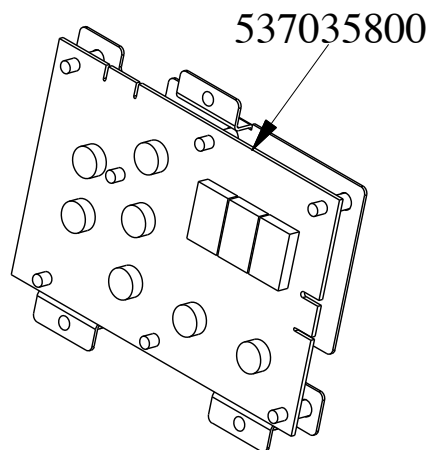

PCIT-98ETD

2021_11

1

Kod	Nazev
532004100	FLUE GRID L=370 90LINE (RAF)
537027400	TERMINAL BLOCK THREEPHASE 40A
544446800	FIANCO APP.S90T DX
537048700	PLATE WITH INDUCTORS S90
544446900	LHD SIDE FOR 90T APPLIANCES
541128303	ASS.PIANO S90 PCI-98E VC
537045900	GENERATOR PCI-98 10KW 400V3 (C)
533010500	LEG M10*25 D.40
541196601	ASS.CRUSC.S607090 PCI-78ETD V.
531034800	NET FILTER FOR KSK

(ET)

(ETD)

PCIT-98ETD

2021_11

2

Kod	Nazev
539060300	RED ADESIVE DISK FOR PCC/PCI-E
539054200	STAMP Ø20,5 CR."L" LOTUS R.
536041700	SILVER CHROM. KNOB Ø77 4P.G.Ø06X4,6
537049600	COMPLETE CONTROL FOR INDUCTORS
539070500	ADHES.LABEL FOR RING RED SIGN.
537031801	GREEN WARNING LIGHT 12V E FASTON
537031901	RED WARNING LIGHT PCI 12V E FASTON
537035800	TOUCH ELECTRONIC BOARD FOR PCI

PCIT-98ETD

2021_11

3

PCIT-98ETD

2021_11

3

Kod	Nazev
536042300	SILVER CHROM. RING FOR KNOB Ø77 4 P
536042100	SEAL CASING FOR KNOB Ø77 4 P
533162700	PROCESSING CODE