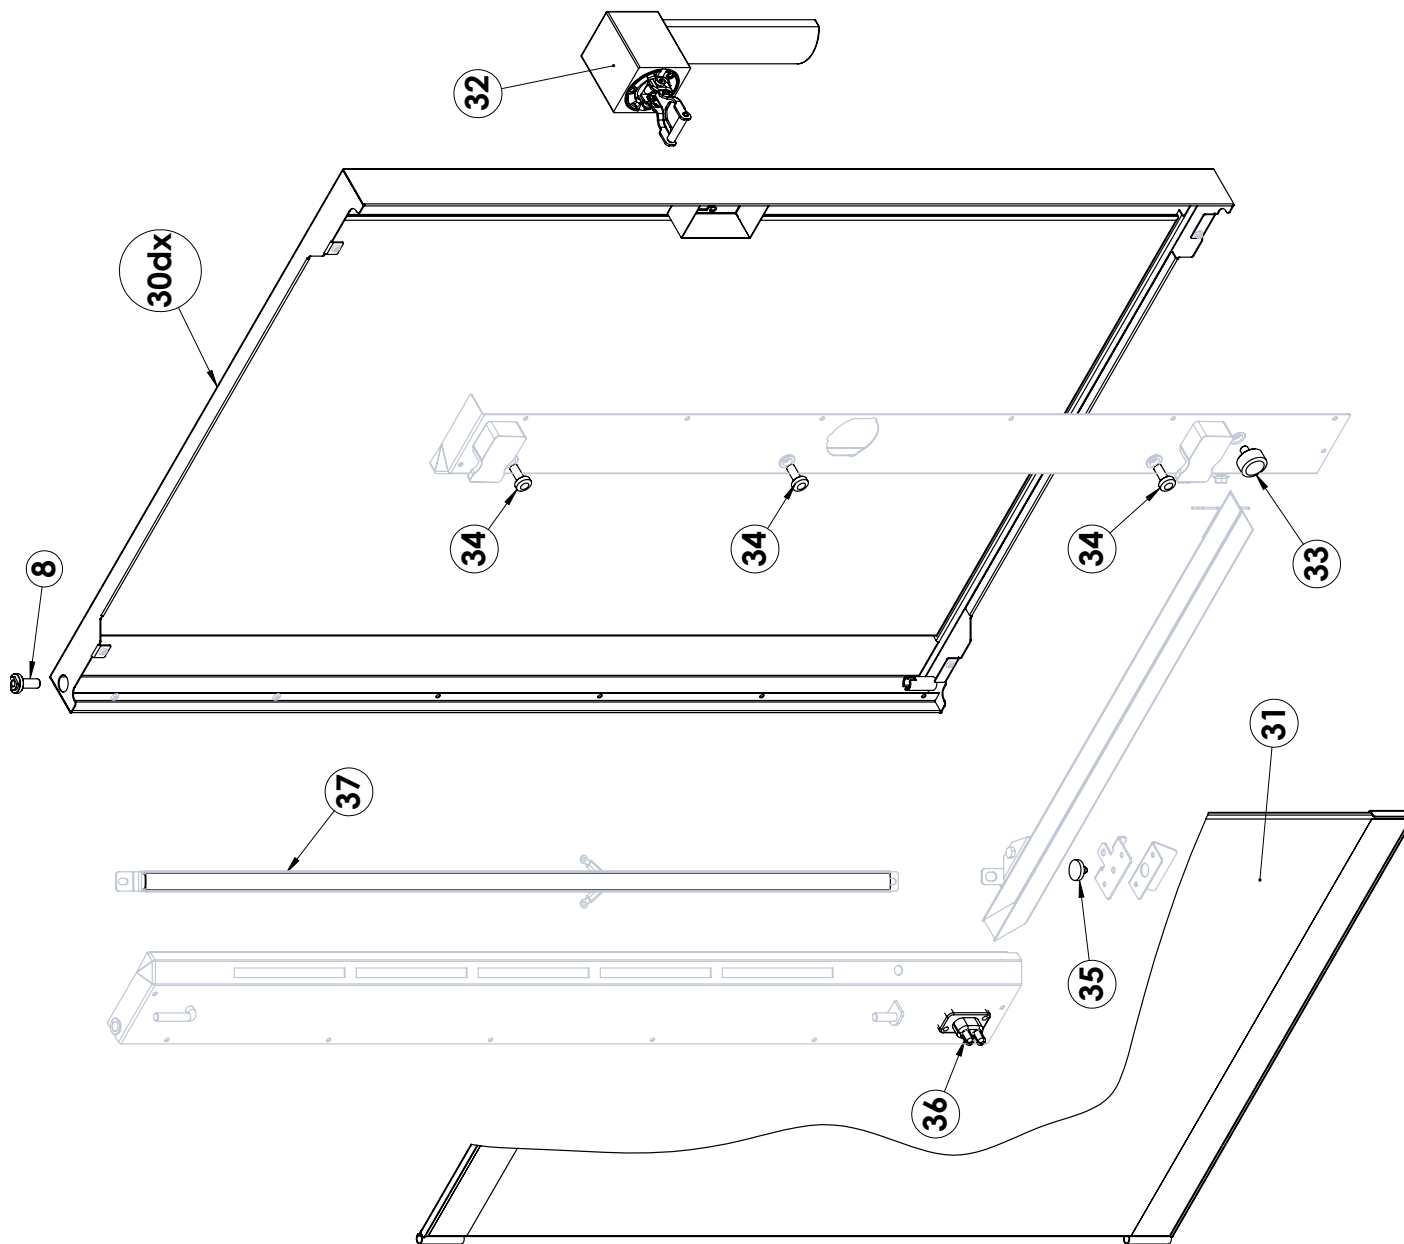

MSDBD 1011 E
2019_05
01

MSDBD 1011 E
2019_05
02

MSDBD 1011 E
2019_05
03

MSDBD 1011 E
2019_05

Pozice	Název	Kód
1	Temperature probe	6000093
2	Safety thermostat	6010026
3	Motor for valve	6031013
4	Black oven seal	7070100
5	Locking dog	5900124
6	Grids rack	2022738
7	Bearing pin for grids rack	2022579
8	spindle for door	2023277
9	Door microswitch	6043080
10	Door light connector	2025251
11	Adjustable foot	5900030
12	Humidifier pipe	2022905
12A	Humidifier pipe	2022900
13	Humidifier pipe seal	2027809
14	Oven fan 200x61	5901120
15	Heating element 6600 W 230V	6002173
16	Resistance seal	2027323
17	Motor shaft seal	6090171
18	Motor 3ph	6033157
19	Solenoid valve for water	6042080
20	Nozzle for humidifying pipe	6042091
21	Fan	6033175
22	Detergent pump	6042140
23	Double check valve	6042136
24	Nozzle for washing system	6042115
25	Diffuser washing system	2023309
26	Nozzle for washing system	6042127
27	Washing locking screw	2027259
28	Core probe connector	6000125
29	USB 2.0	6060045
30dx	Complete door DX with glass	2027806
30sx	Complete door SX with glass	
31	Screen-printed glass panel for oven (assembled)	2022817
32	Complete Door Handle	2026379
33	Cap for door microswitch	2022746
34	Galss bumper	2021521
35	Caps for basin	2012707
36	Door light connector	2025007
37	Door light	2027673
38	Knob for encoder	2024892
39	Encoder push	6010133
40	Oven Keyboard	6010206
41	Keyboard ON/OFF	6010136