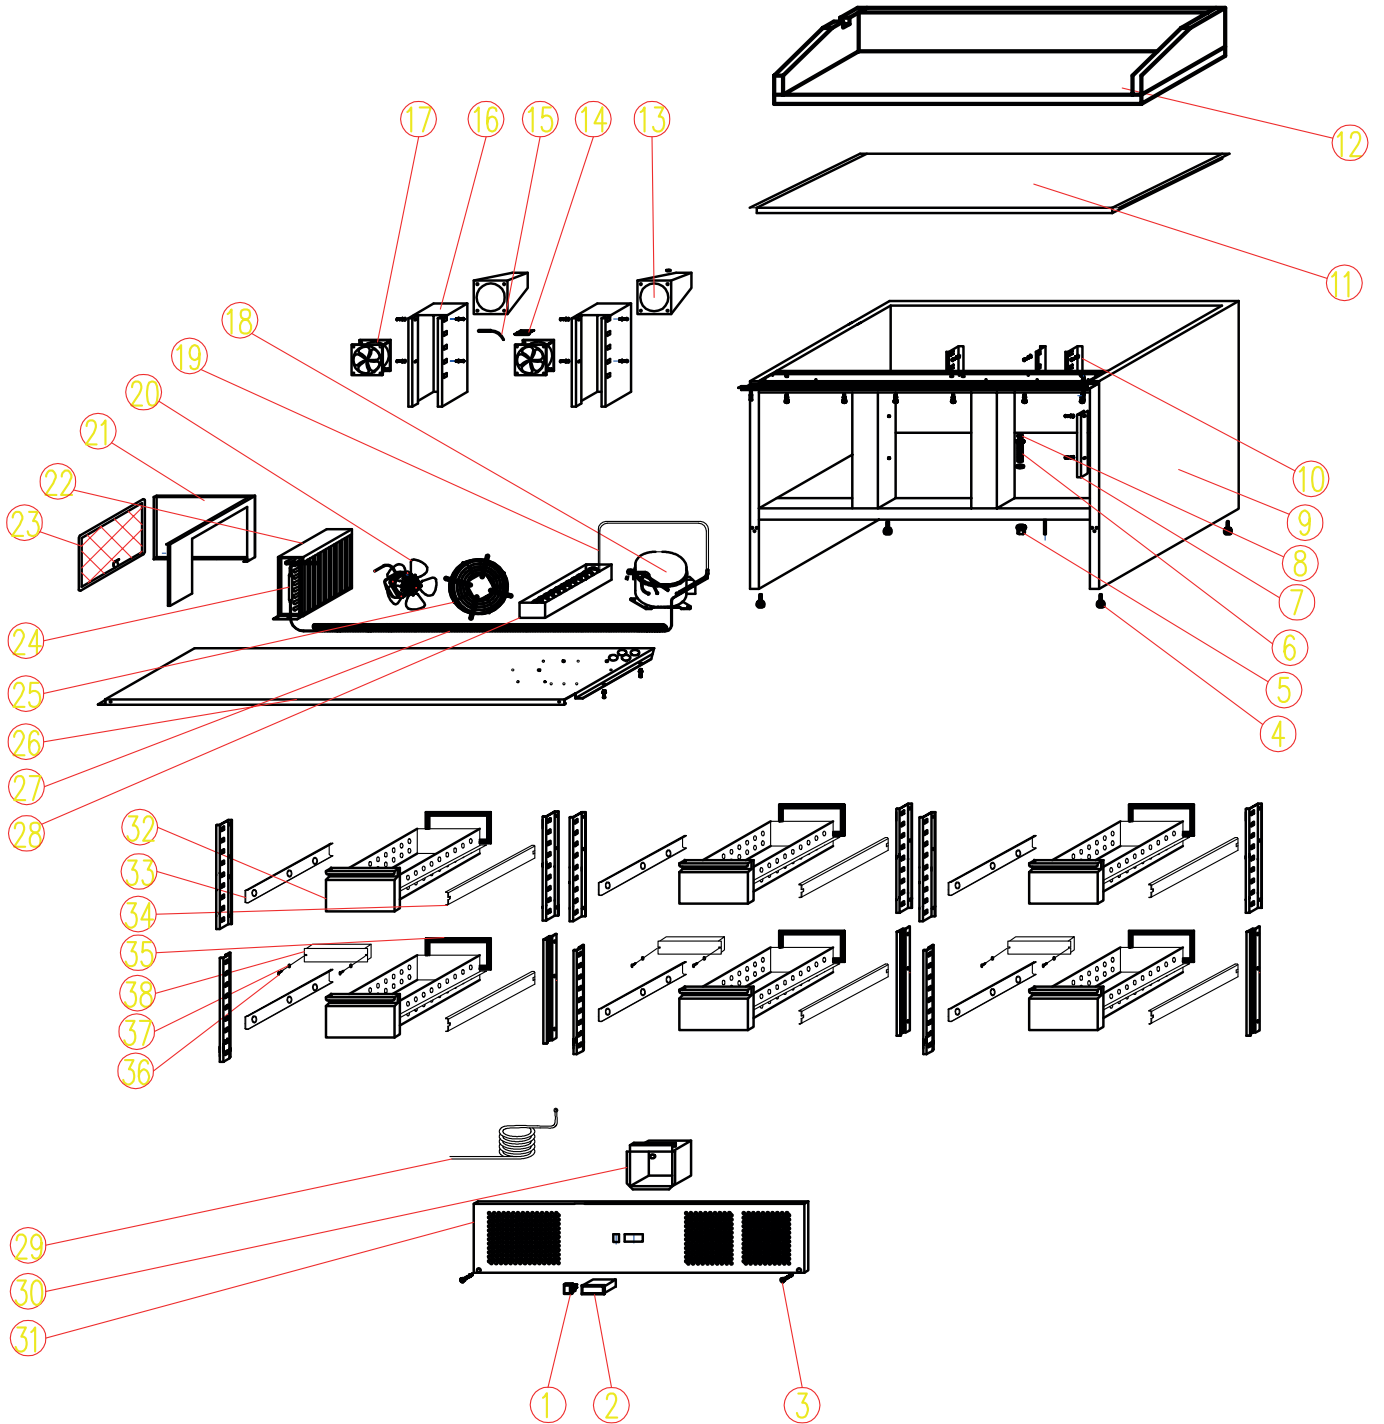

MTZ 906
2021_05

MTZ 906
2021_05

Pozice	Kód	Název
01	S900.01	MAIN SWITCH
02	S900.02	THERMOSTAT
03	S900.03	PLASTIC CAP
04	S901.06	SIDE SUPPORT/LEFT/RIGHT
05	S900.13	FEET
06	S900.14	DRAIN PIPE NUT
07	S900.15	DRAIN PIPE
08	S900.16	DRAIN PIPE COVER
09	S903.01	BODY
10	S901.05	BACK SUPPORT
11	S903.01	TOP HINGE
12	S903TOP.01	TOP
13	S901.03	AIRFLOW DUCT
14	S900.31	SENSOR FIXED CLIP
15	S900.32	SENSOR
16	S901.04	CIRCLE FAN SUPPORT
17	GN2100TN.23	CIRCLE FAN
18	S903.05	COMPRESSOR
19	S900.36	DISCHARGE TUBE
20	GN650TN.34	CONDENSER FAN
21	S903.06	CONDENSER COVER BOARD
22	GN650TN.38	CONDENSER
23	S903.08	FILTER
24	S1410TN.14	FILTER DRIER
25	GN650TN.46	BASKET GUARD GRILLS
26	S903.09	UNIT BOARD
27	S900.43	CAPILLARY
28	S900.40A	WATER PAN
29	S900.47	PLUG
30	S900.48	JUNCTION BOX
31	S903.11	FRONT PANEL
32	SET2D.02	DRAWER
33	SET3D.08	GUID (LEFT)
34	SET3D.07	GUID(RIGHT)
35	SET2D.01	GASKET
36	SET3D.03	SCREW
37	SET3D.04	WASHER
38	SET3D.02	BRIDGE