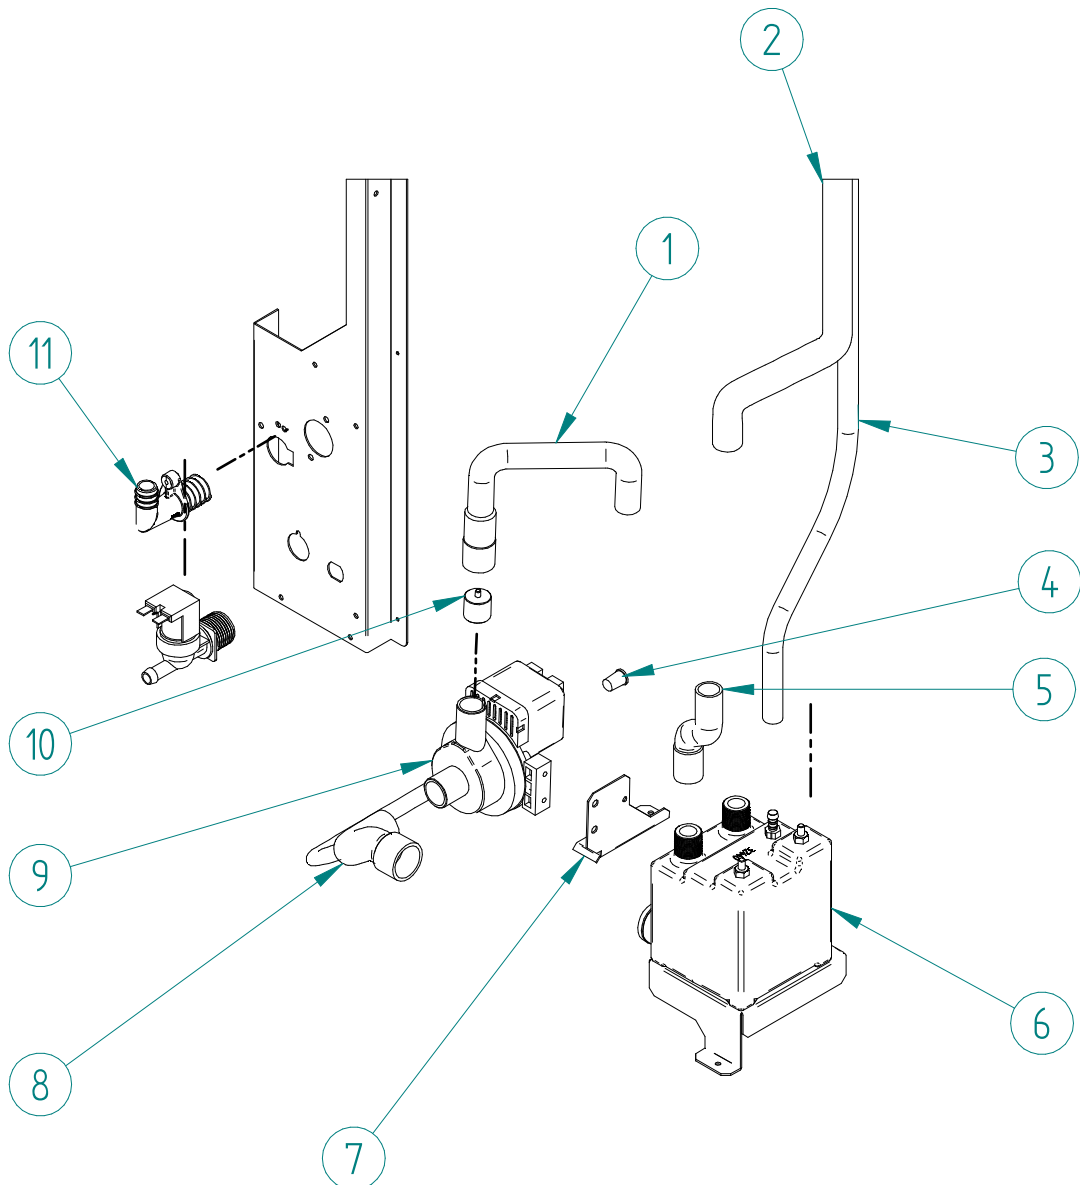

N 50 A / N 70 A

2021\_12

4

N 50 A / N 70 A

2021\_12

4

Pozice	Název	Kód
1	BIN	6245U
2	DRAIN TUBE	2222
3	DRAIN FITTING	363
4	INLET WATER VALVE	329
5	WATER PUMP TRAY	4521
6	WATER PUMP SUCTION TUBE	4961
7	WATER PUMP	4769
8	PUMP SUPPORT	4956
9	WATER PUMP DISCHARGE TUBE	6126
10	EXPANSION VALVE	31521
11	WATER INLET TUBE	6462
12	WATER INLET SUPPORT	6099
13	EVAPORATOR FULL DICE ASSY	6224
	EVAPORATOR HALF DICE ASSY	6227
14	FRONT WATER DISTRIBUTOR	30041A
15	WATER FLOW RESTRICTOR	6403
16	CURTAIN	6095B

N 50 A / N 70 A

2021\_12

5

N 50 A / N 70 A

2021\_12

5

Pozice	Název	Kód
1	PUMP OUT DRAIN FORCE TUBE	32457
2	DRAIN FORCE TUBE DISCHARGE WATER BIN	32453
3	VENT TUBE	1719
4	PLUG	614
5	DRAIN FORCE DISCHARGE BIN	32456
6	DRAIN FORCE BUCKET SET	32571
7	DRAIN FORCE PUMP SUPPORT	32573
8	DRAIN FORCE SUCTION TUBE	32455
9	DRAIN FORCE PUMP	32624
10	CHECK VALVE RX3/4	32451
11	DRAIN FORCE FITTING	30850