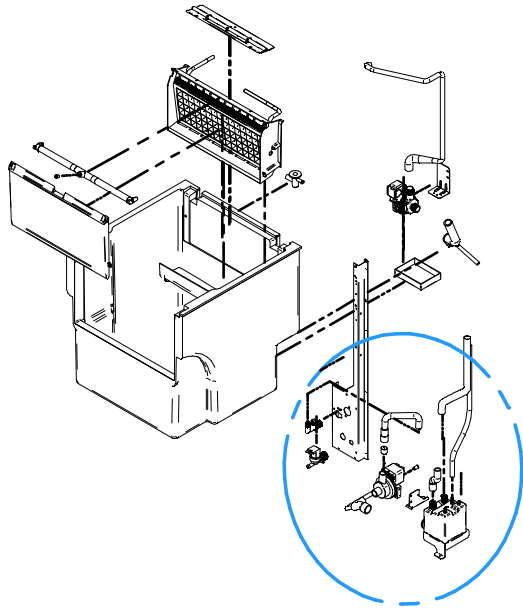

N 50 A / N 70 A

2021\_12

4

N 50 A / N 70 A

2021\_12

4

Pozice	Název	Kód
1	BIN	6245U
2	DRAIN TUBE	2222
3	DRAIN FITTING	363
4	INLET WATER VALVE	329
5	WATER PUMP TRAY	4521
6	WATER PUMP SUCTION TUBE	4961
7	WATER PUMP	4769
8	PUMP SUPPORT	4956
9	WATER PUMP DISCHARGE TUBE	6126
10	EXPANSION VALVE	31521
11	WATER INLET TUBE	6462
12	WATER INLET SUPPORT	6099
13	EVAPORATOR FULL DICE ASSY	6224
	EVAPORATOR HALF DICE ASSY	6227
14	FRONT WATER DISTRIBUTOR	30041A
15	WATER FLOW RESTRICTOR	6403
16	CURTAIN	6095B

N 50 A / N 70 A

2021\_12

5

N 50 A / N 70 A

2021\_12

5

Pozice	Název	Kód
1	PUMP OUT DRAIN FORCE TUBE	32457
2	DRAIN FORCE TUBE DISCHARGE WATER BIN	32453
3	VENT TUBE	1719
4	PLUG	614
5	DRAIN FORCE DISCHARGE BIN	32456
6	DRAIN FORCE BUCKET SET	32571
7	DRAIN FORCE PUMP SUPPORT	32573
8	DRAIN FORCE SUCTION TUBE	32455
9	DRAIN FORCE PUMP	32624
10	CHECK VALVE RX3/4	32451
11	DRAIN FORCE FITTING	30850