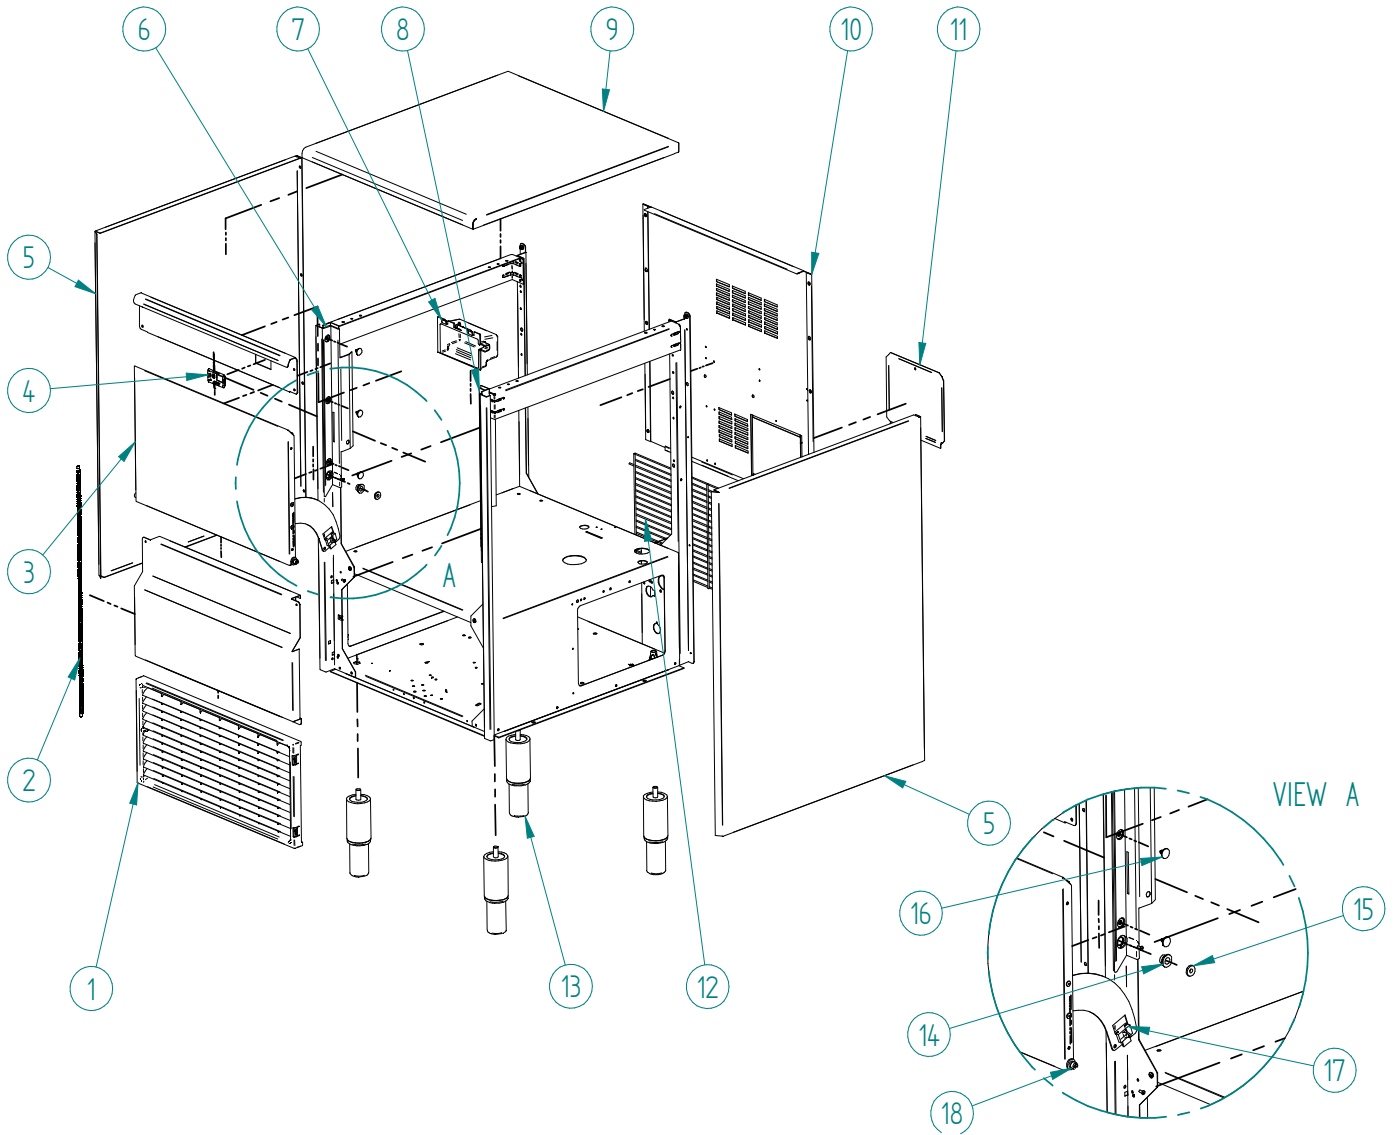

N 50 A / N 70 A

2021\_12

1

N 50 A / N 70 A

2021\_12

1

Pozice	Název	Kód
1	COMPRESSOR	31300
2	PLASTIC CLIP 1/4"	3533
3	FILTER DRIER	7896
4	FAN BLADE	4887
5	FAN MOTOR	28
6	AIR CONDENSER	486
7	PRESSURE SWITCH COLLECTOR	31444
8	FAN CONTROL PRESSURE SWITCH	31150E
9	HIGH PRESSURE SWITCH	31660E
10	HOT GAS VALVE - COIL	5173
11	HOT GAS VALVE - BODY	1468

N 50 A / N 70 A

2021\_12

2

N 50 A / N 70 A

2021\_12

2

Pozice	Název	Kód
1	ELECTRIC BOX SUPPORT	31570A
2	WIRE HOLE	31746
3	ELECTRONIC BOARD	8143D
4	CLEANING SWITCH	31719
5	ELECTRIC BOX COVER	31571A
6	MAIN SWITCH	32416
7	GREEN LED	4280
8	TEMPERATURE PROBE	32644
9	CURTAIN SENSOR	6521A
10	ELECTRONIC BOARD CLIP	31544

N 50 A / N 70 A

2021\_12

3

N 50 A / N 70 A

2021\_12

3

Pozice	Název	Kód
1	FRONT LOUVER	4394
2	DOOR SPRING	702
3	DOOR ASSEMBLY	5791
4	MAIN SWITCH SUPPORT	32441
5A	RIGHT PANEL	589UA
5B	LEFT PANEL	589UA
6	LEFT DOOR GUARD	83
7	MAIN SWITCH BOX	31665
8	RIGHT DOOR GUARD	82
9	TOP PANEL	4170A
10	REAR COVER	4172A
11	COVER PUMP	6306
12	REAR GRILL	4088
13	LEG	1478
14	DOOR AXE BEARING	1001
15	DOOR AXE BUSHING	155
16	CLIP	113
17	DOOR BUMPER	156
18	DOOR SCREW	392

N 50 A / N 70 A

2021\_12

4

N 50 A / N 70 A

2021\_12

4

Pozice	Název	Kód
1	BIN	6245U
2	DRAIN TUBE	2222
3	DRAIN FITTING	363
4	INLET WATER VALVE	329
5	WATER PUMP TRAY	4521
6	WATER PUMP SUCTION TUBE	4961
7	WATER PUMP	4769
8	PUMP SUPPORT	4956
9	WATER PUMP DISCHARGE TUBE	6126
10	EXPANSION VALVE	31521
11	WATER INLET TUBE	6462
12	WATER INLET SUPPORT	6099
13	EVAPORATOR FULL DICE ASSY	6224
	EVAPORATOR HALF DICE ASSY	6227
14	FRONT WATER DISTRIBUTOR	30041A
15	WATER FLOW RESTRICTOR	6403
16	CURTAIN	6095B