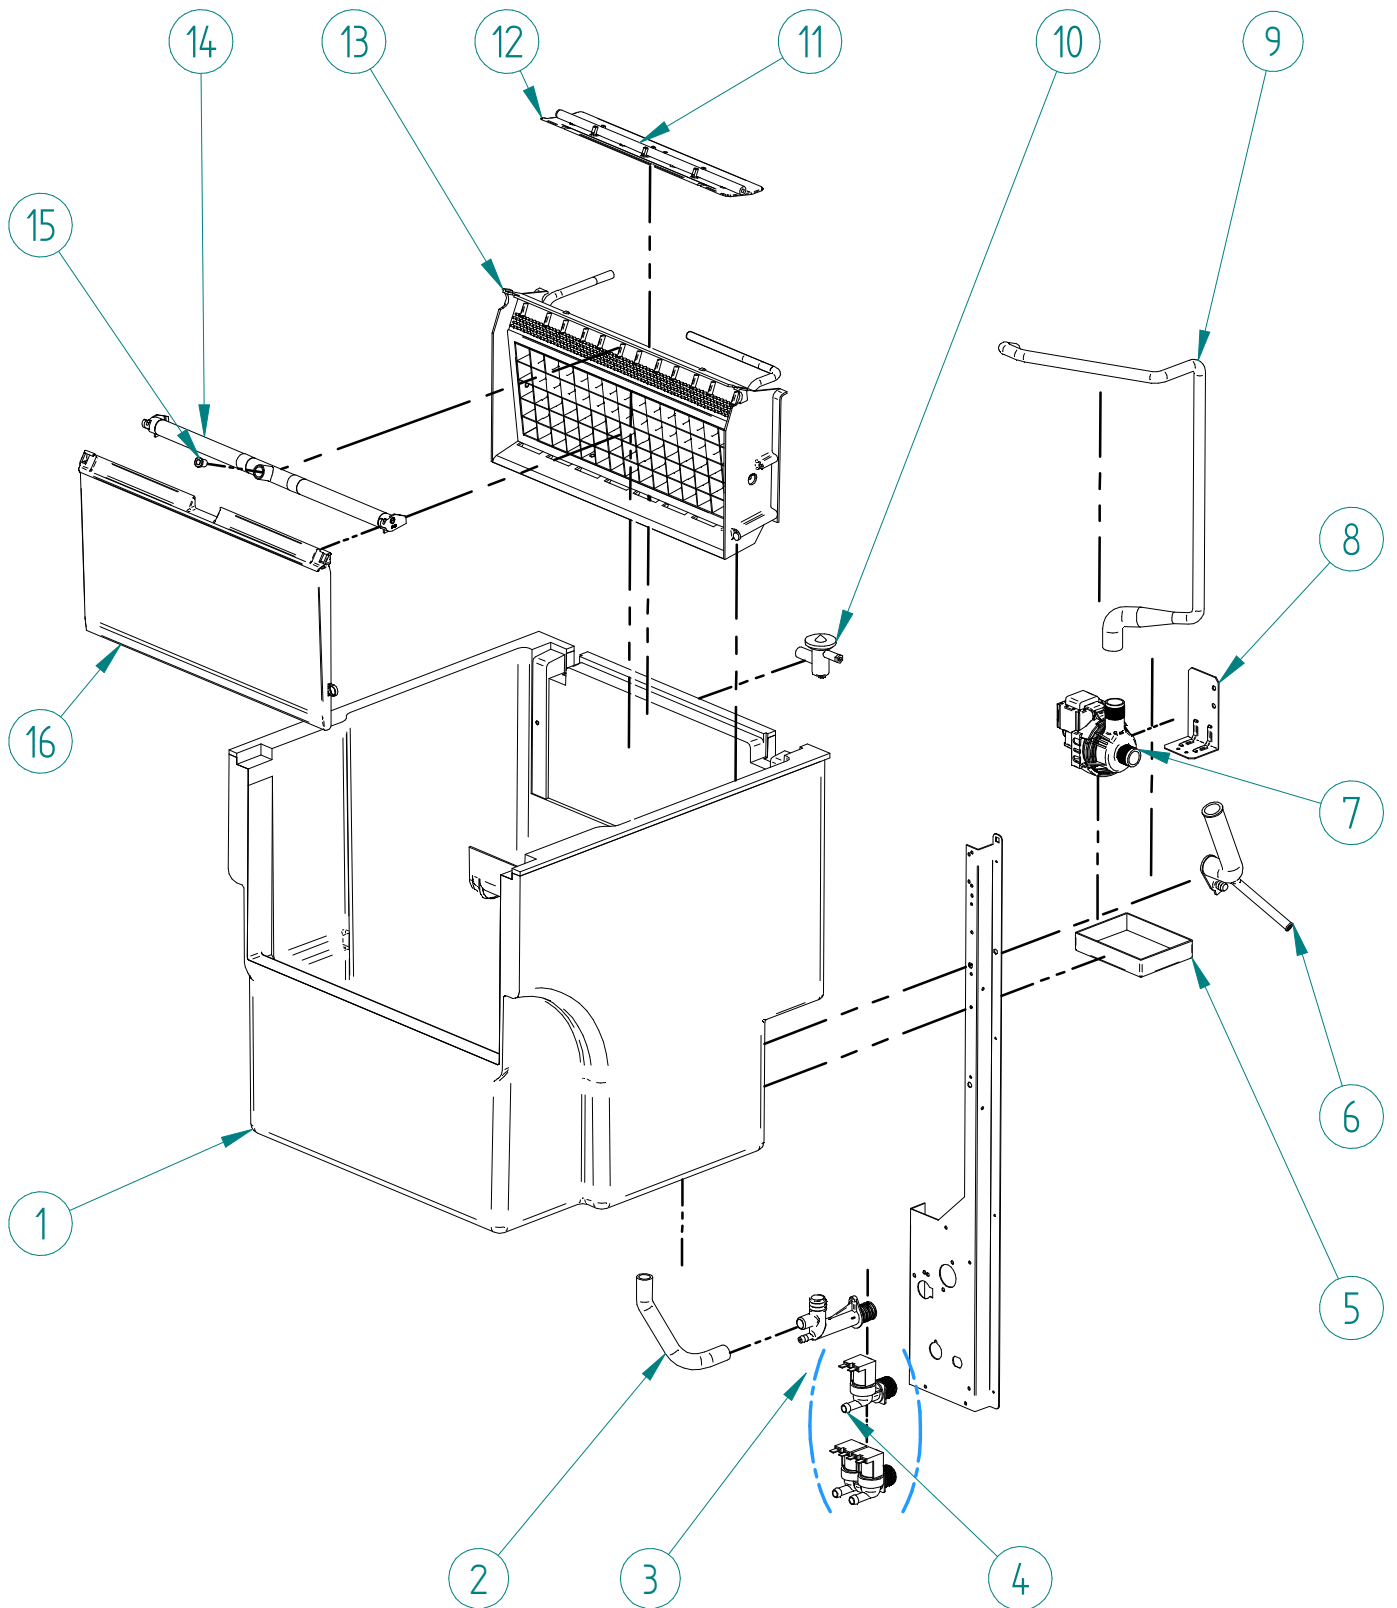

N 50 A / N 70 A

2021\_12

2

N 50 A / N 70 A

2021\_12

2

Pozice	Název	Kód
1	ELECTRIC BOX SUPPORT	31570A
2	WIRE HOLE	31746
3	ELECTRONIC BOARD	8143D
4	CLEANING SWITCH	31719
5	ELECTRIC BOX COVER	31571A
6	MAIN SWITCH	32416
7	GREEN LED	4280
8	TEMPERATURE PROBE	32644
9	CURTAIN SENSOR	6521A
10	ELECTRONIC BOARD CLIP	31544

N 50 A / N 70 A

2021\_12

3

N 50 A / N 70 A

2021\_12

3

Pozice	Název	Kód
1	FRONT LOUVER	4394
2	DOOR SPRING	702
3	DOOR ASSEMBLY	5791
4	MAIN SWITCH SUPPORT	32441
5A	RIGHT PANEL	589UA
5B	LEFT PANEL	589UA
6	LEFT DOOR GUARD	83
7	MAIN SWITCH BOX	31665
8	RIGHT DOOR GUARD	82
9	TOP PANEL	4170A
10	REAR COVER	4172A
11	COVER PUMP	6306
12	REAR GRILL	4088
13	LEG	1478
14	DOOR AXE BEARING	1001
15	DOOR AXE BUSHING	155
16	CLIP	113
17	DOOR BUMPER	156
18	DOOR SCREW	392

N 50 A / N 70 A

2021\_12

4

N 50 A / N 70 A

2021\_12

4

Pozice	Název	Kód
1	BIN	6245U
2	DRAIN TUBE	2222
3	DRAIN FITTING	363
4	INLET WATER VALVE	329
5	WATER PUMP TRAY	4521
6	WATER PUMP SUCTION TUBE	4961
7	WATER PUMP	4769
8	PUMP SUPPORT	4956
9	WATER PUMP DISCHARGE TUBE	6126
10	EXPANSION VALVE	31521
11	WATER INLET TUBE	6462
12	WATER INLET SUPPORT	6099
13	EVAPORATOR FULL DICE ASSY	6224
	EVAPORATOR HALF DICE ASSY	6227
14	FRONT WATER DISTRIBUTOR	30041A
15	WATER FLOW RESTRICTOR	6403
16	CURTAIN	6095B

N 50 A / N 70 A

2021\_12

5

N 50 A / N 70 A

2021\_12

5

Pozice	Název	Kód
1	PUMP OUT DRAIN FORCE TUBE	32457
2	DRAIN FORCE TUBE DISCHARGE WATER BIN	32453
3	VENT TUBE	1719
4	PLUG	614
5	DRAIN FORCE DISCHARGE BIN	32456
6	DRAIN FORCE BUCKET SET	32571
7	DRAIN FORCE PUMP SUPPORT	32573
8	DRAIN FORCE SUCTION TUBE	32455
9	DRAIN FORCE PUMP	32624
10	CHECK VALVE RX3/4	32451
11	DRAIN FORCE FITTING	30850